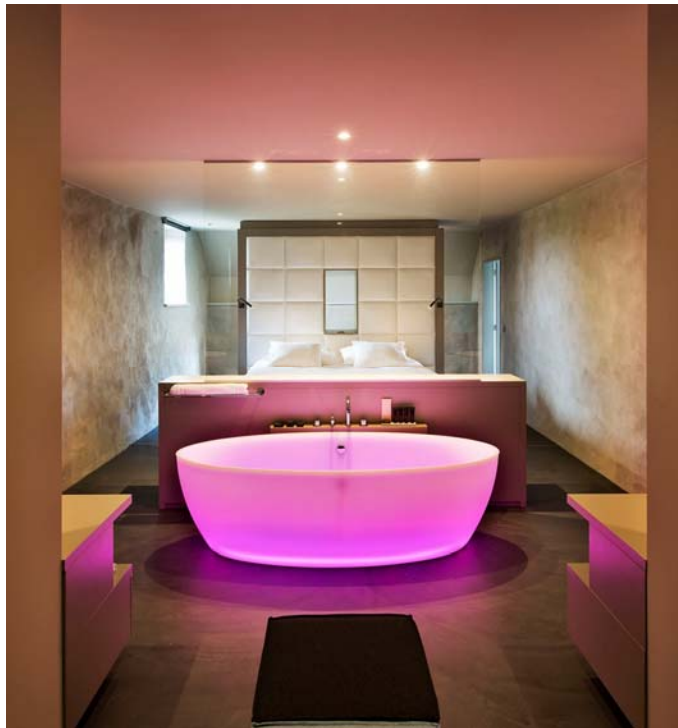

BATHTUBS

PRICELIST

Since 1978, Acquadesign (Aquamass Design) has been offering a different vision of the bathroom. The bath is no longer solely intended for hygiene, it has become an object, a decoration-element, a sculpture, placed centrally in its own right in the room. The bathroom, bedroom and dressing room are evolving to a unity as a single living space, a place of well being that needs to be welcoming and functional but also comforting and sensual.