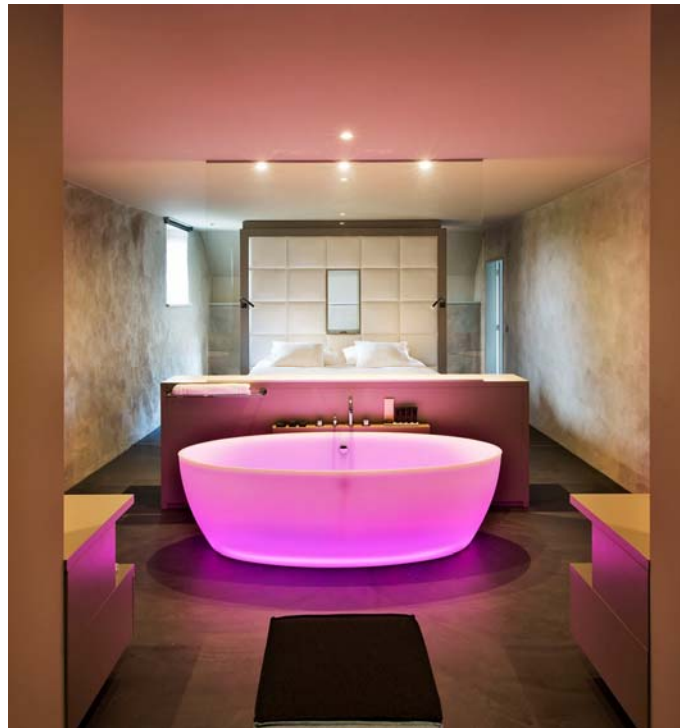

## PRICELIST

Since 1978, Acquadesign (Aquamass Design) has been offering a different vision of the bathroom. The bath is no longer solely intended for hygiene, it has become an object, a decoration-element, a sculpture, placed centrally in its own right in the room. The bathroom, bedroom and dressing room are evolving to a unity as a single living space, a place of well being that needs to be welcoming and functional but also comforting and sensual. Acquadesign's products are hand-crafted and manufactured in Europe with the greatest respect for quality and bathing tradition, using noble materials such as Cristalplant®, Compolight and Polyclean. Guided by our strong corporate culture and with a lot of passion for design, we are able to offer a range of 24 bathtubs and 15 washbasins, including tailored solutions that can be customized to meet your craziest dreams and making each one of them unique objects. The 2018 collection has been created by a team of exceptional designers like Matali Crasset, Marc Sadler, Jean-Philippe Nuel, Olivier Lapidus, Xavier Lust, Stella Cadente,...