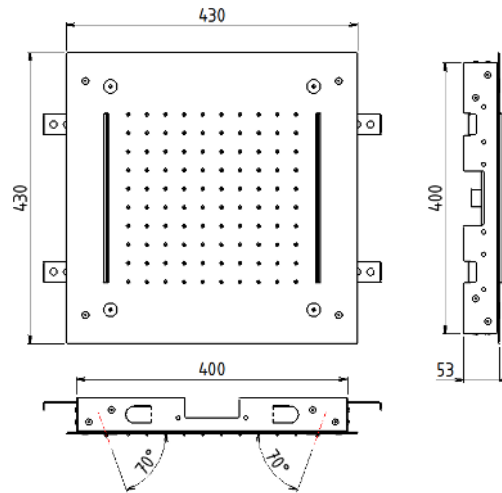

TECHNICAL DATA SHEET

TECHNICAL DRAWING

IMAGE

COLLECTION: Flush mounted ceiling shower heads
MOD PS ZI-SQ64134

DESCRIPTION: Flush mounted ceiling square ceiling shower head 17x 17" - 43 x 43 cm with 3 ports: rain, nebulizer, and 2 waterfalls

CUSTOMER:

CUSTOMER CODE:

PRODUCT CODE:

DESCRIPTION:

QUANTITY OF NOZZLES	NOZZLES COLOUR	FLOW LIMITER
100	NEUTRAL	RAIN 3.95 GPM

MAINTENANCE TIPS:

FOLLOW THE INSTRUCTIONS INCLUDED WITH PRODUCT

PRODUCT PACKAGING

- Includes supply hose kit with "1/2 M connections, protective film for installation, courtesy gloves.

WEIGHT SINGLE BOX 13Lbs - 6 Kg

DIMENSIONS SINGLE BOX: 25" x 23" x 3" - 63x59x7H cm

ST PRODUCT: ART.64134