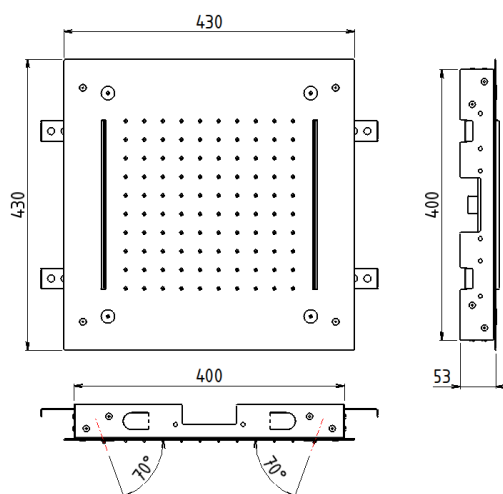

TECHNICAL DATA SHEET

TECHNICAL DRAWING

IMAGE

COLLECTION: Flush mounted ceiling shower heads
MOD PS ZI-SQ64134

DESCRIPTION: Flush mounted ceiling square ceiling shower head 17x 17" - 43 x 43 cm with 3 ports: rain, nebulizer, and 2 waterfalls

CUSTOMER:

CUSTOMER CODE:

PRODUCT CODE:

DESCRIPTION:

QUANTITY OF NOZZLES

NOZZLES COLOUR

FLOW LIMITER

100

WEIGHT SINGLE BOX 13Lbs - 6 Kg

DIMENSIONS SINGLE BOX: 25" x 23" x 3" - 63x59x7H cm

ST PRODUCT: ART.64134

Date of issue 21/07/2017

Last update 09/05/2022

MODULE STP REV. OF 28/01/2021

The reported data cannot be considered binding. Zinox Laser reserves the right to make technical and aesthetic changes without prior notice.