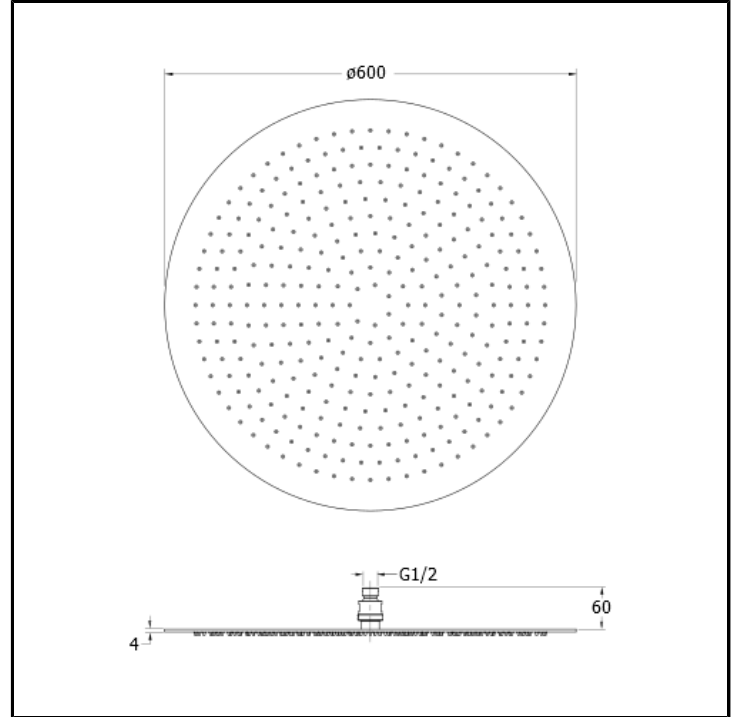

PS CR-PD004-01

SLIM PLUS anti-lime showerhead \varnothing 23-3/8" Diam. 3/16" Thick

FINISH AVAILABLE

 Polished Chrome

ENVIRONMENT

- Bathroom