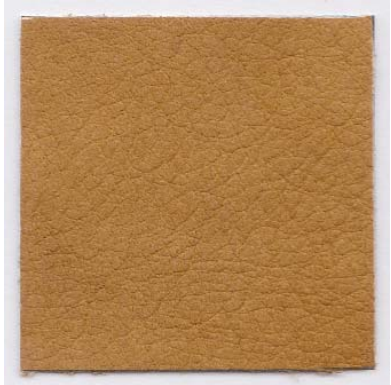

COUNTER VESSELS & BATHTUBS  
Wood types available

OAK

ASH

IROKO

WALNUT

WENGE

COUNTER VESSELS  
Exterior finishes available

ANIMAL LEATHER