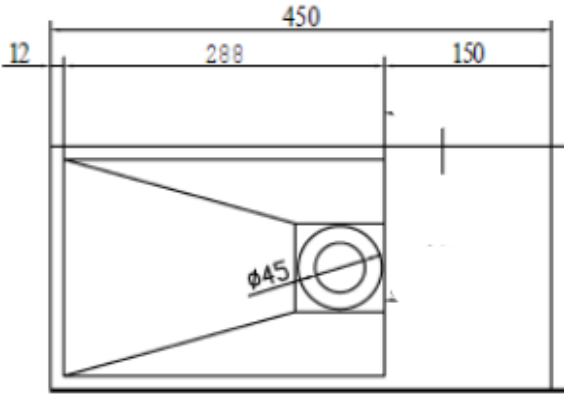

SOLIDWASH PS IDV 290102

SOLID SURFACE SMALL WALL HUNG VANITY

SOLIDWASH PS IDV 290102 18"x 9"x 15" - 42 LBS  
MATTE WHITE SOLID SURFACE W. MATTE WHITE DRAIN AVAILABLE.

REVERSIBLE INSTALL LEFT OR RIGHT, NO FAUCET HOLE. OVER FLOW.  
MOUNTING HARDWARE INCLUDED.