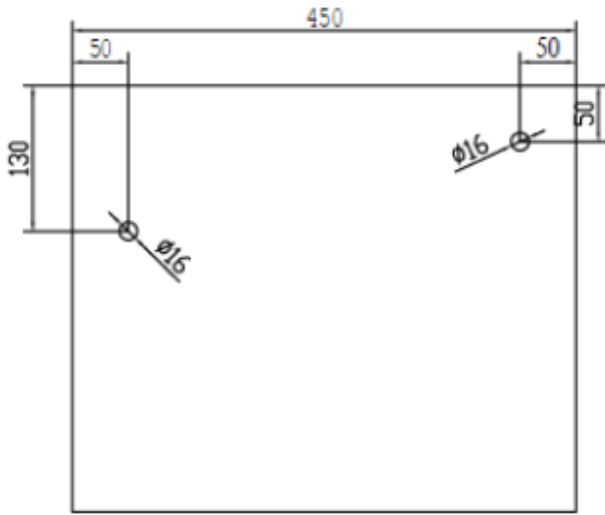

SOLIDWASH PS IDV 290102

SOLID SURFACE SMALL WALL HUNG VANITY

SOLIDWASH PS IDV 290102 18"x 9"x 15" - 42 LBS  
MATTE WHITE SOLID SURFACE W. MATTE WHITE DRAIN AVAILABLE.

REVERSIBLE INSTALL LEFT OR RIGHT, NO FAUCET HOLE. OVER FLOW.  
MOUNTING HARDWARE INCLUDED.