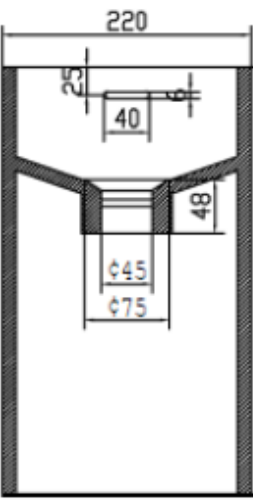

SOLIDWASH PS IDV 290102

SOLID SURFACE SMALL WALL HUNG VANITY

SOLIDWASH PS IDV 290102 18"x 9"x 15" - 42 LBS  
MATTE WHITE SOLID SURFACE W. MATTE WHITE DRAIN AVAILABLE.

REVERSIBLE INSTALL LEFT OR RIGHT, NO FAUCET HOLE. OVER FLOW.  
MOUNTING HARDWARE INCLUDED.