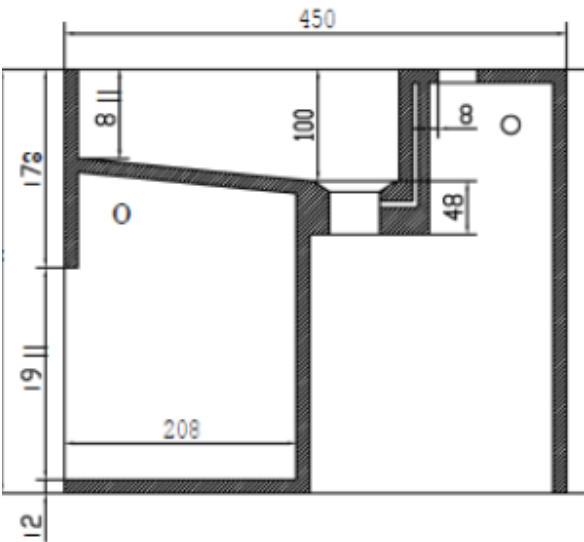

SOLIDWASH PS IDV 290102

SOLID SURFACE SMALL WALL HUNG VANITY

SOLIDWASH PS IDV 290102 18"x 9"x 15" - 42 LBS  
MATTE WHITE SOLID SURFACE W. MATTE WHITE DRAIN AVAILABLE.

REVERSIBLE INSTALL LEFT OR RIGHT, NO FAUCET HOLE. OVER FLOW.  
MOUNTING HARDWARE INCLUDED.