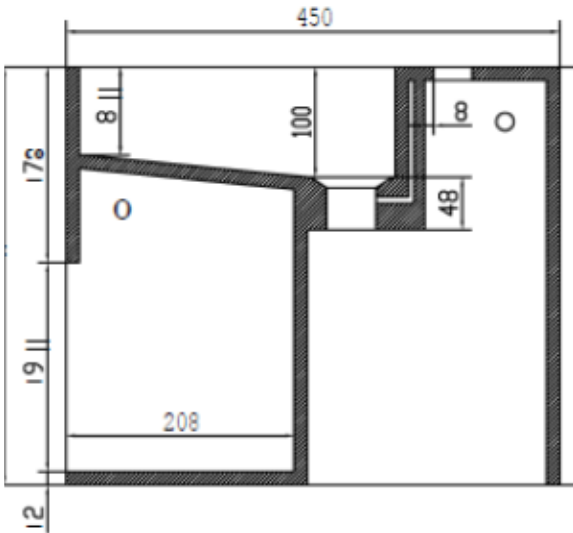

SOLIDWASH PS IDV 280173

SOLID SURFACE SMALL WALL HUNG VANITY

SOLIDWASH PS IDV 280173 18"x 9"x 15" - 42 LBS
MATTE WHITE SOLID SURFACE W. MATTE WHITE DRAIN AVAILABLE.

REVERSIBLE INSTALL LEFT OR RIGHT, FAUCET HOLE. OVER FLOW.
MOUNTING HARDWARE INCLUDED.