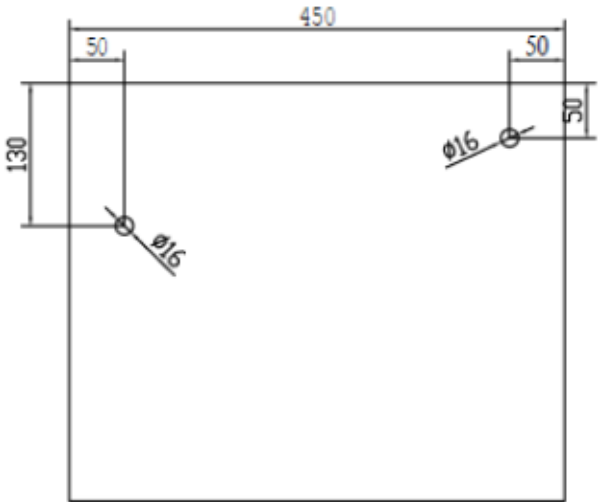

SOLIDWASH PS IDV 280173

SOLID SURFACE SMALL WALL HUNG VANITY

SOLIDWASH PS IDV 280173 18"x 9"x 15" - 42 LBS
MATTE WHITE SOLID SURFACE W. MATTE WHITE DRAIN AVAILABLE.

REVERSIBLE INSTALL LEFT OR RIGHT, FAUCET HOLE. OVER FLOW.
MOUNTING HARDWARE INCLUDED.