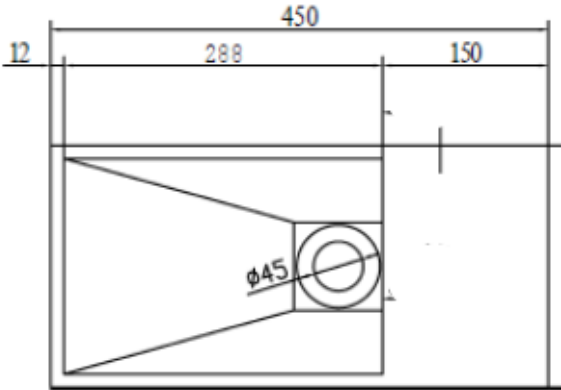

SOLIDWASH PS IDV 280173

SOLID SURFACE SMALL WALL HUNG VANITY

SOLIDWASH PS IDV 280173 18"x 9"x 15" - 42 LBS
MATTE WHITE SOLID SURFACE W. MATTE WHITE DRAIN AVAILABLE.

REVERSIBLE INSTALL LEFT OR RIGHT, FAUCET HOLE. OVER FLOW.
MOUNTING HARDWARE INCLUDED.