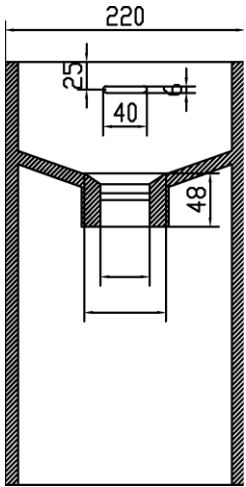

SOLIDWASH PS IDV 280173

SOLID SURFACE SMALL WALL HUNG VANITY

SOLIDWASH PS IDV 280173 18"x 9"x 15" - 42 LBS
MATTE WHITE SOLID SURFACE W. MATTE WHITE DRAIN AVAILABLE.

REVERSIBLE INSTALL LEFT OR RIGHT, FAUCET HOLE. OVER FLOW.
MOUNTING HARDWARE INCLUDED.