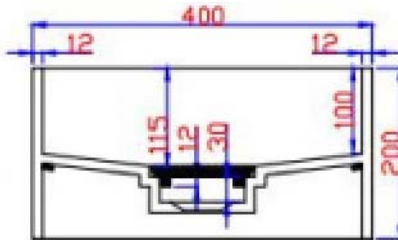

SOLIDPLAN PS-ID280175

SOLID SURFACE WALL HUNG VANITY

SOLIDPLAN PS-ID 280175 31 "x 16 "x 8 " - 55 LBS
WHITE MATT
WITH SMALL SHELF (ON THE RIGHT).
POP UP & P-TRAP NOT INCLUDED.
MOUNTING HARDWARE INCL.

Project Information
Job Name: _____ Date: _____ Type of hardware: _____
Comments: _____
Approved: _____