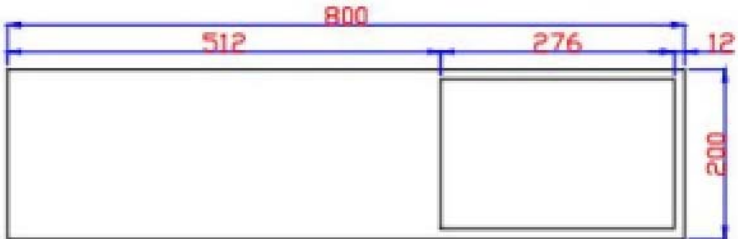

SOLIDPLAN PS-ID280175

SOLID SURFACE WALL HUNG VANITY

SOLIDPLAN PS-ID 280175 31 "x 16 "x 8 " - 55 LBS
WHITE MATT
WITH SMALL SHELF (ON THE RIGHT).
POP UP & P-TRAP NOT INCLUDED.
MOUNTING HARDWARE INCL.

Project Information
Job Name: _____ Date: _____ Type of hardware: _____
Comments: _____
Approved: _____