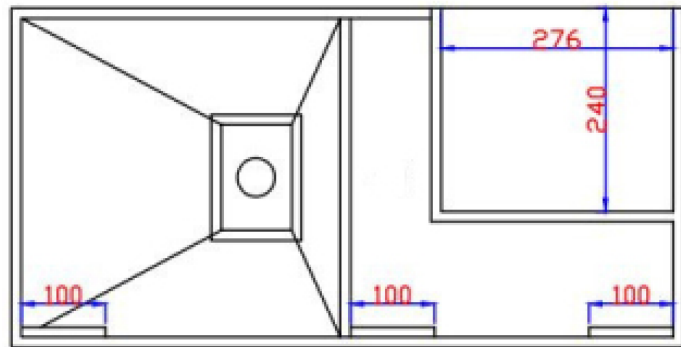

SOLIDPLAN PS-ID280175

SOLID SURFACE WALL HUNG VANITY

SOLIDPLAN PS-ID 280175 31 "x 16 "x 8 " - 55 LBS
WHITE MATT
WITH SMALL SHELF (ON THE RIGHT).
POP UP & P-TRAP NOT INCLUDED.
MOUNTING HARDWARE INCL.

Project Information
Job Name: _____ Date: _____ Type of hardware: _____
Comments: _____
Approved: _____