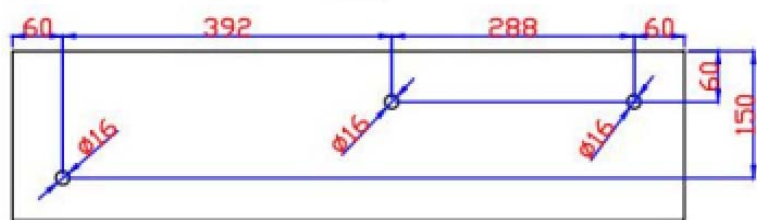

SOLIDPLAN PS-ID280175

SOLID SURFACE WALL HUNG VANITY

SOLIDPLAN PS-ID 280175 31 "x 16 "x 8 " - 55 LBS
WHITE MATT
WITH SMALL SHELF (ON THE RIGHT).
POP UP & P-TRAP NOT INCLUDED.
MOUNTING HARDWARE INCL.

Project Information
Job Name: _____ Date: _____ Type of hardware: _____
Comments: _____
Approved: _____