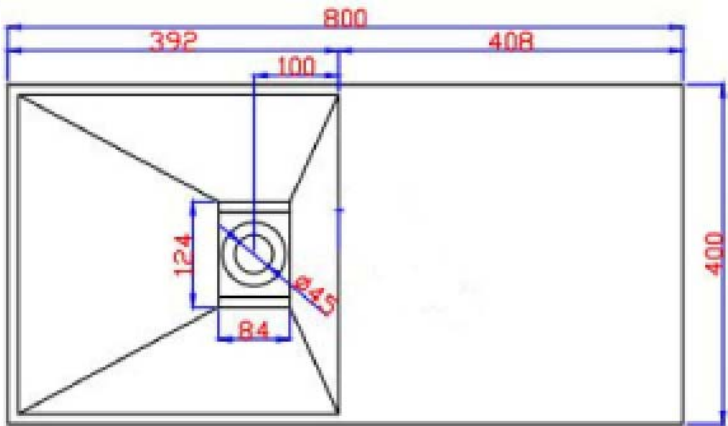

SOLIDPLAN PS-ID280175

SOLID SURFACE WALL HUNG VANITY

SOLIDPLAN PS-ID 280175 31 "x 16 "x 8 " - 55 LBS
WHITE MATT
WITH SMALL SHELF (ON THE RIGHT).
POP UP & P-TRAP NOT INCLUDED.
MOUNTING HARDWARE INCL.

Project Information
Job Name: _____ Date: _____ Type of hardware: _____
Comments: _____
Approved: _____