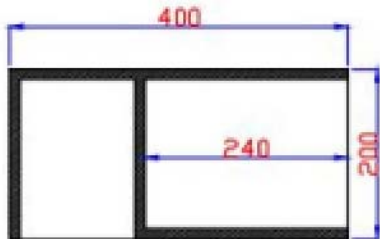

SOLIDPLAN PS-ID280175

SOLID SURFACE WALL HUNG VANITY

SOLIDPLAN PS-ID 280175 31 "x 16 "x 8 " - 55 LBS
WHITE MATT
WITH SMALL SHELF (ON THE RIGHT).
POP UP & P-TRAP NOT INCLUDED.
MOUNTING HARDWARE INCL.

Project Information
Job Name: _____ Date: _____ Type of hardware: _____
Comments: _____
Approved: _____