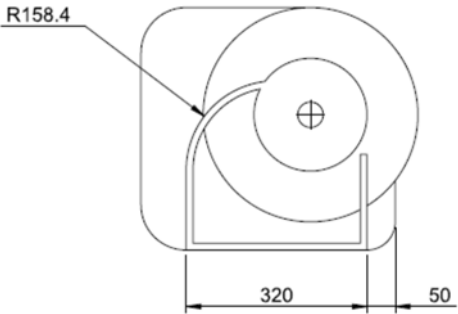

SOLIDDUO PS IDV 290275

SOLID SURFACE ROUND WASHBASIN

SECTION AK-AK

SECTION AL-AL

SOLIDDUO PS IDV 290275 19-1/2"x 17"x 6" - 20 LBS
NO FAUCET HOLE
MATTE WHITE.
GRID DRAIN NOT INCLUDED
SHOWN WITH DRAIN PS IDV 281148