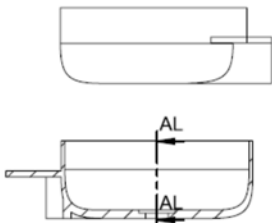

SOLIDDUO PS IDV 290275

SOLID SURFACE ROUND WASHBASIN

SECTION AK-AK

SECTION AL-AL

SOLIDDUO PS IDV 290275 19-1/2"x 17"x 6" - 20 LBS
NO FAUCET HOLE
MATTE WHITE.
GRID DRAIN NOT INCLUDED
SHOWN WITH DRAIN PS IDV 281148