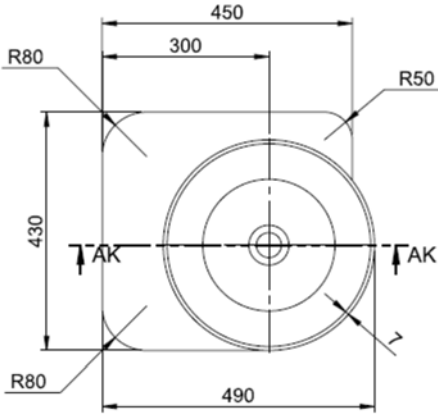

SOLIDDUO PS IDV 290275

SOLID SURFACE ROUND WASHBASIN

SECTION AK-AK

SECTION AL-AL

SOLIDDUO PS IDV 290275 19-1/2"x 17"x 6" - 20 LBS
NO FAUCET HOLE
MATTE WHITE.
GRID DRAIN NOT INCLUDED
SHOWN WITH DRAIN PS IDV 281148