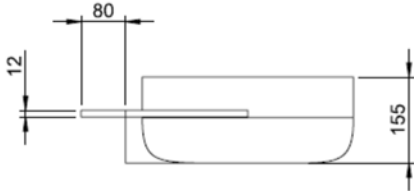

SOLIDDUO PS IDV 290275

SOLID SURFACE ROUND WASHBASIN

SECTION AK-AK

SECTION AL-AL

SOLIDDUO PS IDV 290275 19-1/2"x 17"x 6" - 20 LBS
NO FAUCET HOLE
MATTE WHITE.
GRID DRAIN NOT INCLUDED
SHOWN WITH DRAIN PS IDV 281148