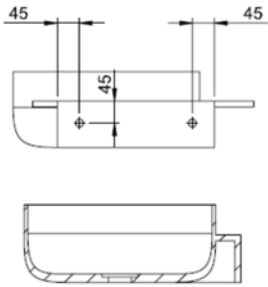

SOLIDDUO PS IDV 290275

SOLID SURFACE ROUND WASHBASIN

SECTION AK-AK

SECTION AL-AL

SOLIDDUO PS IDV 290275 19-1/2"x 17"x 6" - 20 LBS
NO FAUCET HOLE
MATTE WHITE.
GRID DRAIN NOT INCLUDED
SHOWN WITH DRAIN PS IDV 281148