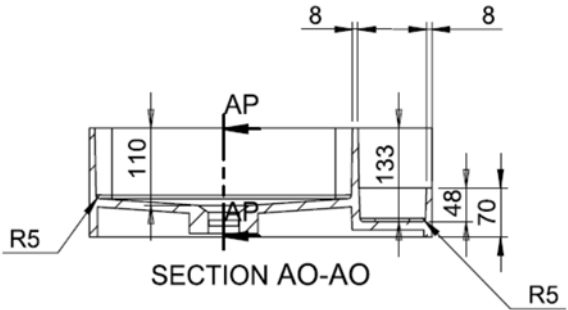

SOLIDDUO 1.0 PS IDV 290274-H

SOLID SURFACE SQUARE WASHBASIN

SOLIDDUO PS IDV 290274

19-5/8" x 14-1/4" x 6" - 25 LBS
FOR NO FAUCET HOLE USE PS IDV 290274
MATTE WHITE.
GRID DRAIN NOT INCLUDED
MATTE WHITE DRAIN AVAIL PS IDV 281148