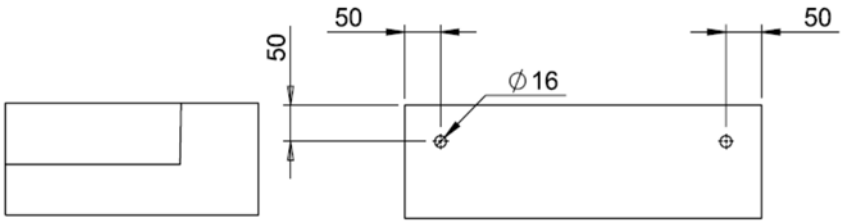

SOLIDDUO 1.0 PS IDV 290274-H

SOLID SURFACE SQUARE WASHBASIN

SOLIDDUO PS IDV 290274

19-5/8" x 14-1/4" x 6" - 25 LBS
FOR NO FAUCET HOLE USE PS IDV 290274
MATTE WHITE.
GRID DRAIN NOT INCLUDED
MATTE WHITE DRAIN AVAIL PS IDV 281148