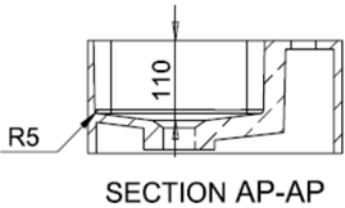

SOLIDDUO 1.0 PS IDV 290274-H

SOLID SURFACE SQUARE WASHBASIN

SOLIDDUO PS IDV 290274

19-5/8" x 14-1/4" x 6" - 25 LBS
FOR NO FAUCET HOLE USE PS IDV 290274
MATTE WHITE.
GRID DRAIN NOT INCLUDED
MATTE WHITE DRAIN AVAIL PS IDV 281148