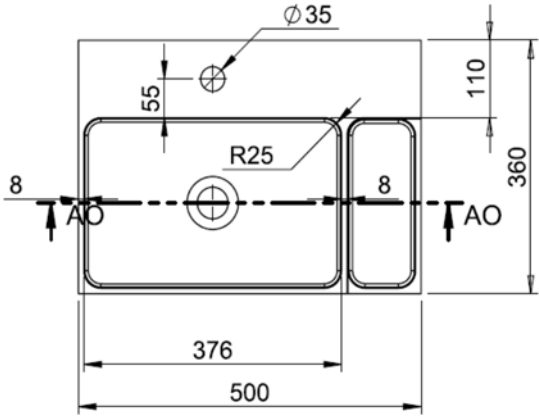

SOLIDDUO 1.0 PS IDV 290274-H

SOLID SURFACE SQUARE WASHBASIN

SOLIDDUO PS IDV 290274

19-5/8" x 14-1/4" x 6" - 25 LBS
FOR NO FAUCET HOLE USE PS IDV 290274
MATTE WHITE.
GRID DRAIN NOT INCLUDED
MATTE WHITE DRAIN AVAIL PS IDV 281148