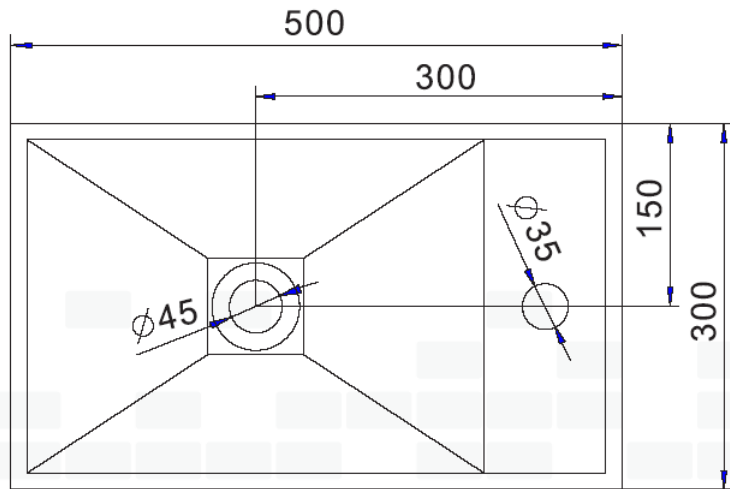

### SOLIDCUBE PS-ID277033

#### SOLID SURFACE SMALL WALL HUNG VANITY

SOLIDCUBE PS-ID 277033 20 "x 12 "x 8 " - 26 LBS  
 WHITE MATT  
 TOWEL BAR.  
 GRID DRAIN NOT INCLUDED  
 1 FAUCET HOLE.  
 MOUNTING HARDWARE INCLUDED

Project Information  
 Job Name: \_\_\_\_\_ Date: \_\_\_\_\_ Type of hardware: \_\_\_\_\_  
 Comments: \_\_\_\_\_  
 Approved: \_\_\_\_\_