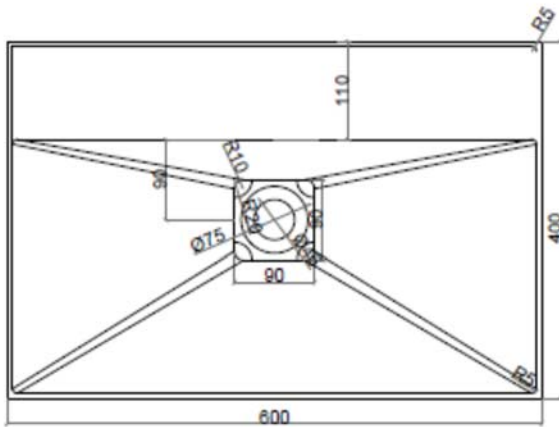

### SOLIDBLISS PS IDV 290281

SOLID SURFACE WALL HUNG WASHSTAND  
ALSO AVAIL W. TOWEL BAR

SOLIDBLISS PS IDV 290281 24"x 16" x 6" 40 LBS

MATTE WHITE - NO FAUCET HOLE.  
NO O/FLOW HOLE  
SQUARE SOLID DRAIN COVER  
INCL. POP UP & P-TRAP NOT  
INCLUDED. MOUNTING HARDWARE INCLUDED