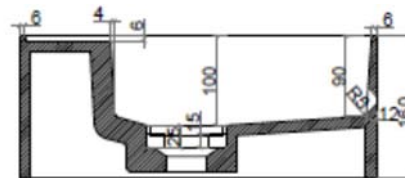

### SOLIDBLISS PS IDV 290281

SOLID SURFACE WALL HUNG WASHSTAND  
ALSO AVAIL W. TOWEL BAR

SOLIDBLISS PS IDV 290281 24"x 16" x 6" 40 LBS

MATTE WHITE - NO FAUCET HOLE.  
NO O/FLOW HOLE  
SQUARE SOLID DRAIN COVER  
INCL. POP UP & P-TRAP NOT  
INCLUDED. MOUNTING HARDWARE INCLUDED