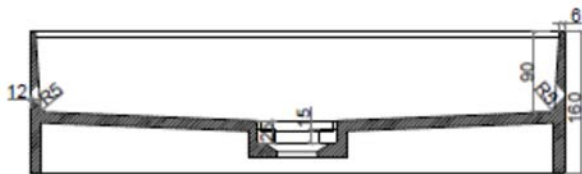

### SOLIDBLISS PS IDV 290281

SOLID SURFACE WALL HUNG WASHSTAND  
ALSO AVAIL W. TOWEL BAR

SOLIDBLISS PS IDV 290281 24"x 16" x 6" 40 LBS

MATTE WHITE - NO FAUCET HOLE.  
NO O/FLOW HOLE  
SQUARE SOLID DRAIN COVER  
INCL. POP UP & P-TRAP NOT  
INCLUDED. MOUNTING HARDWARE INCLUDED