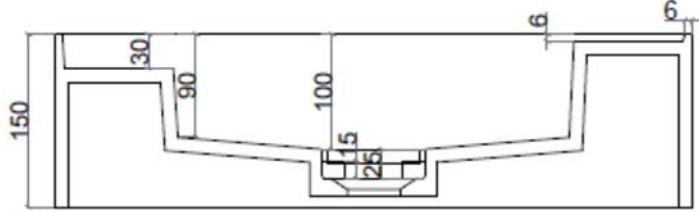

SOLIDBLISS PS IDV 290280

SOLID SURFACE WALL HUNG WASHSTAND
ALSO AVAIL IN 24" WIDTH

SOLIDBLISS PS IDV 290280 22"x 9" x 6" 40 LBS
MATTE WHITE
NO FAUCET HOLE. NO O/FLOW HOLE.
SQUARE SOLID DRAIN COVER INCLUDED. POP UP &
P-TRAP NOT INCLUDED.
MOUNTING HARDWARE INCLUDED