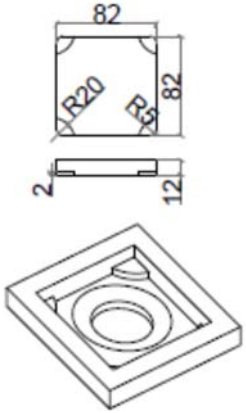

SOLIDBLISS PS IDV 290280

SOLID SURFACE WALL HUNG WASHSTAND
ALSO AVAIL IN 24" WIDTH

SOLIDBLISS PS IDV 290280 22"x 9" x 6" 40 LBS
MATTE WHITE
NO FAUCET HOLE. NO O/FLOW HOLE.
SQUARE SOLID DRAIN COVER INCLUDED. POP UP &
P-TRAP NOT INCLUDED.
MOUNTING HARDWARE INCLUDED