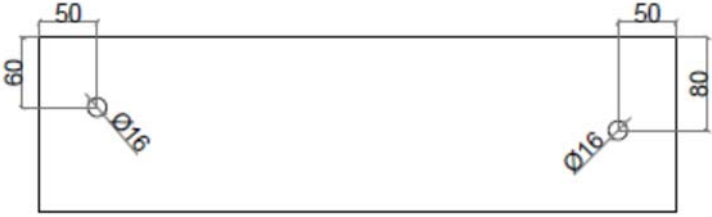

SOLIDBLISS PS IDV 290280

SOLID SURFACE WALL HUNG WASHSTAND
ALSO AVAIL IN 24" WIDTH

SOLIDBLISS PS IDV 290280 22"x 9" x 6" 40 LBS
MATTE WHITE
NO FAUCET HOLE. NO O/FLOW HOLE.
SQUARE SOLID DRAIN COVER INCLUDED. POP UP &
P-TRAP NOT INCLUDED.
MOUNTING HARDWARE INCLUDED