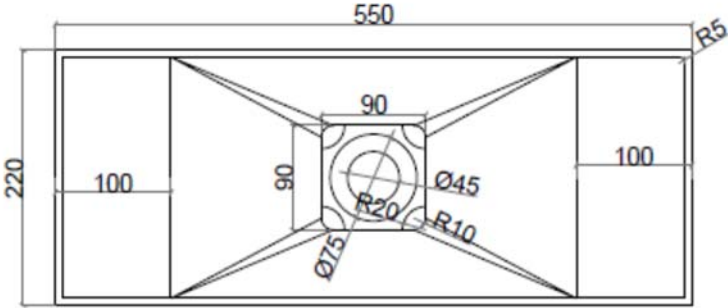

SOLIDBLISS PS IDV 290280

SOLID SURFACE WALL HUNG WASHSTAND
ALSO AVAIL IN 24" WIDTH

SOLIDBLISS PS IDV 290280 22"x 9" x 6" 40 LBS
MATTE WHITE
NO FAUCET HOLE. NO O/FLOW HOLE.
SQUARE SOLID DRAIN COVER INCLUDED. POP UP &
P-TRAP NOT INCLUDED.
MOUNTING HARDWARE INCLUDED