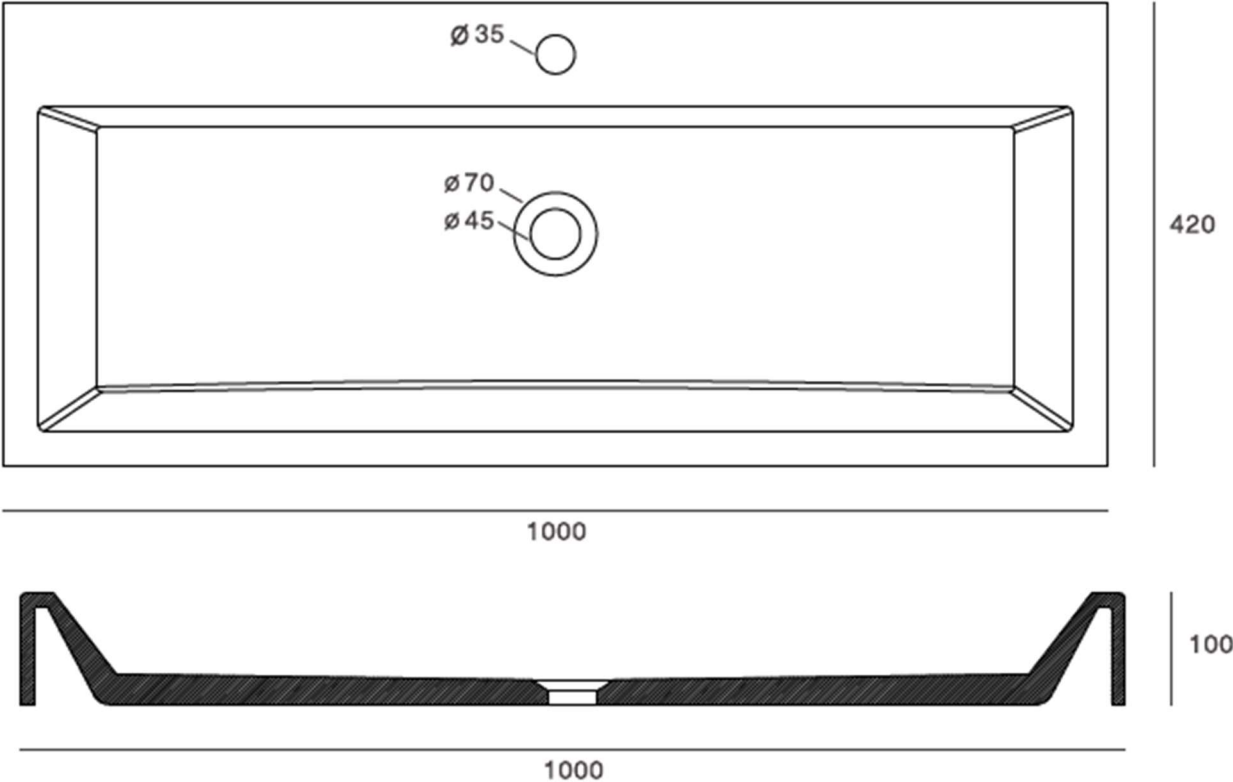

SOLIDZEN PS IDE 290298-D1

CONCRETE RECTANGULAR WASHBASIN

SOLIDZEN PS IDE 290298-D1

RECTANGULAR WASHBASIN
BEIGE COLORED CONCRETE

39 " x 17 " x 4 " - 51 LBS

GRID DRAIN W. CONCRETE COVER INCLUDED.
ANTI-SCRATCH FINISH.