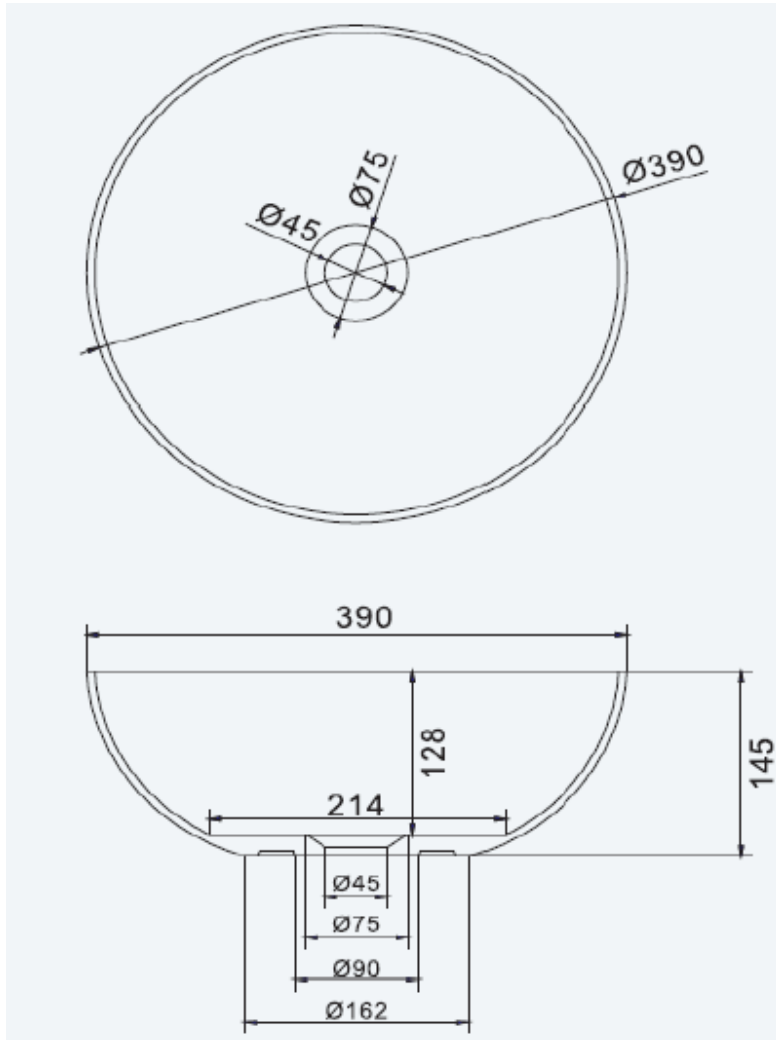

SOLIDTHIN PS-ID280181
SOLID SURFACE ROUND WASHBASIN

SOLIDTHIN PS-ID 280181 15 "x 15 "x 6 "- 10 LBS

WHITE MATT.
1/4" THICK EDGE. GRID DRAIN NOT INCL.

Project Information
Job Name: _____ Date: _____ Type of hardware: _____
Comments: _____
Approved: _____