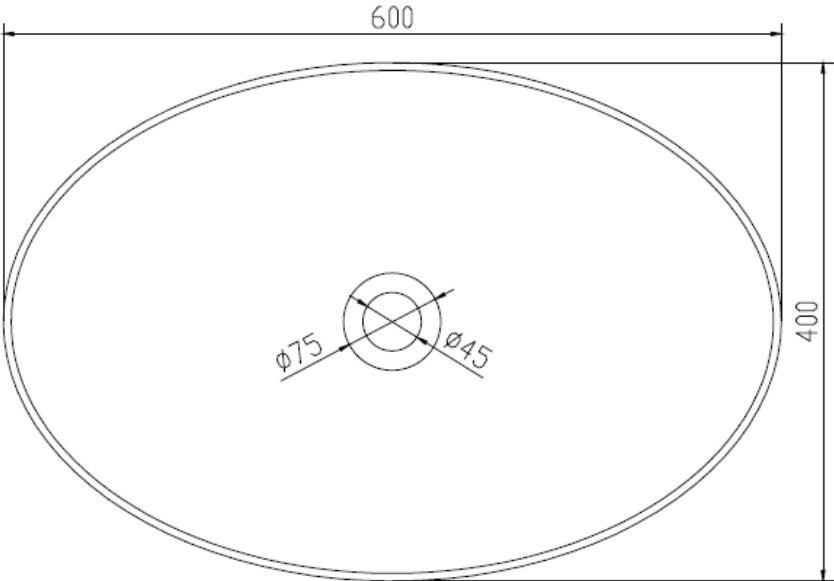

SOLIDTHIN-OV PS IDV 284773

SOLID SURFACE OVALE WASHBASIN
MATTE WHITE

SOLIDTHIN-OV PS IDV 284773

24" WIDE - 15-3/4" DEEP
HEIGHT 5" / 5-3/4"
20 LBS.
EDGE THICKNESS 1/4"
GRID DRAIN NOT INCLUDED,
MATTE WHITE ALSO AVAIL. IN
DARK AND LIGHT GREY.

Project Information
Job Name: _____ Date: _____ Type of hardware: _____
Comments: _____
Approved: _____

SOLIDTHIN-OV/LG PS IDV 290031

SOLID SURFACE OVALE WASHBASIN LIGHT GREY

SOLIDTHIN-OV/LG PS IDV 290031

24" WIDE - 15-3/4" DEEP
HEIGHT 5" / 5-3/4"
20 LBS.
EDGE THICKNESS 1/4"
GRID DRAIN NOT INCLUDED,
LIGHT GREY ALSO AVAIL. IN
WHITE AND DARK GREY.

Project Information
Job Name: _____ Date: _____ Type of hardware: _____
Comments: _____
Approved: _____

SOLIDTHIN-OV/G PS IDV 290030

SOLID SURFACE OVALE WASHBASIN
DARK GREY

SOLIDTHIN-OV/G PS IDV 290030

24" WIDE - 15-3/4" DEEP
HEIGHT 5" / 5-3/4"
20 LBS.
EDGE THICKNESS 1/4"
GRID DRAIN NOT INCLUDED,
DARK GREY ALSO AVAIL. IN
WHITE AND LIGHT GREY.