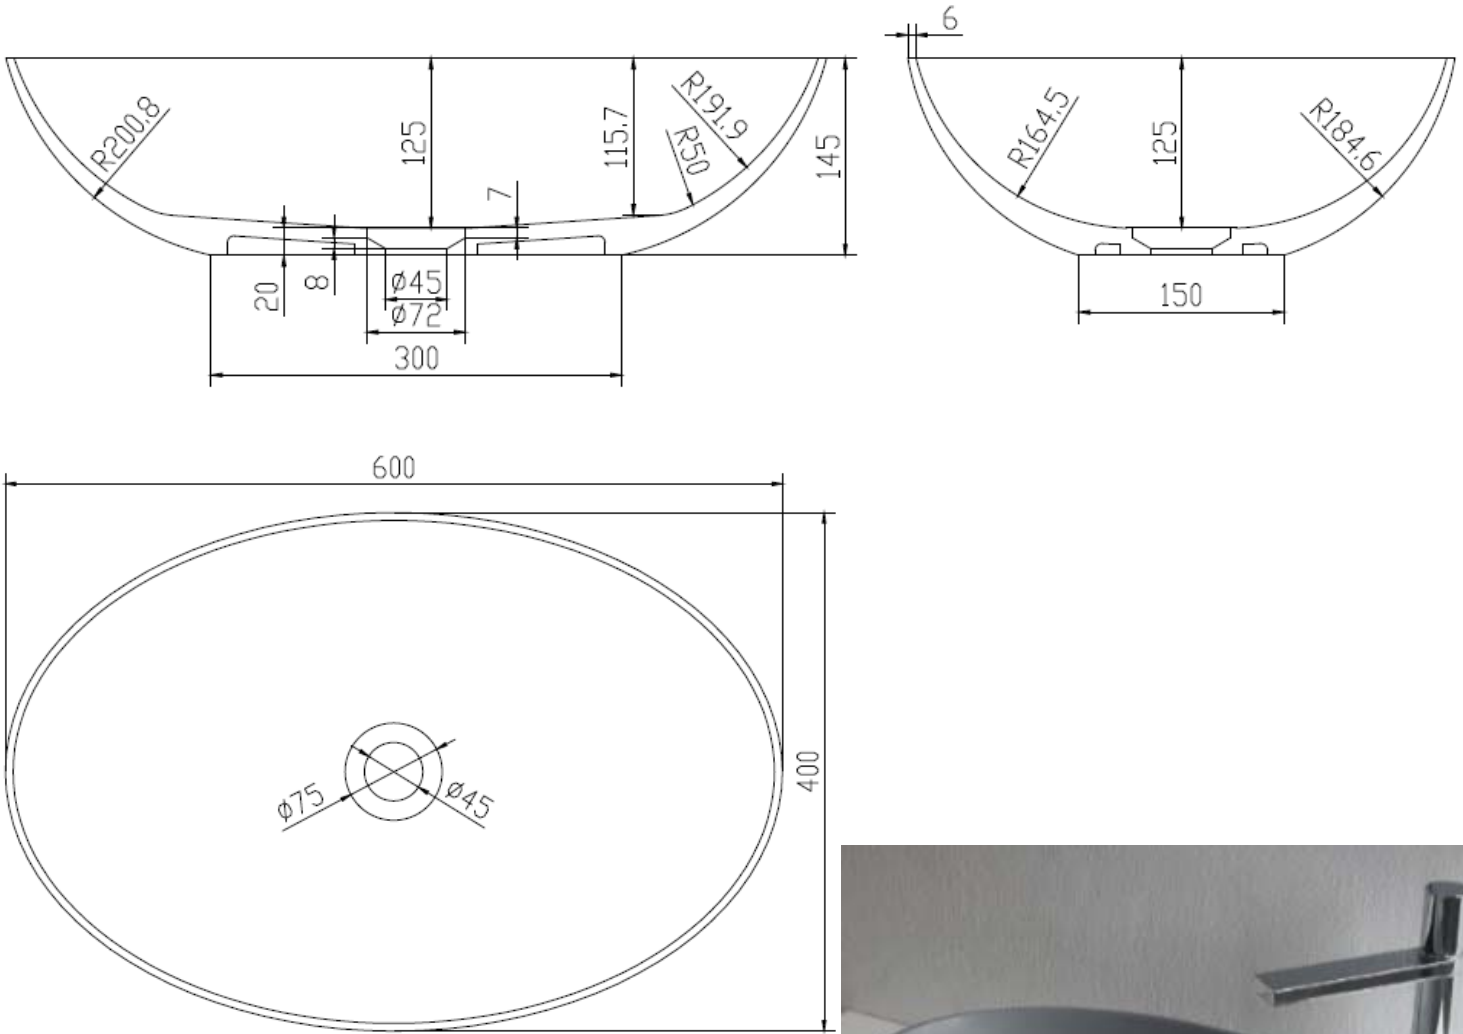

SOLIDTHIN-OV PS IDV 284773

SOLID SURFACE OVALE WASHBASIN
MATTE WHITE

SOLIDTHIN-OV PS IDV 284773

24" WIDE - 15-3/4" DEEP
HEIGHT 5" / 5-3/4"
20 LBS.
EDGE THICKNESS 1/4"
GRID DRAIN NOT INCLUDED,
MATTE WHITE ALSO AVAIL. IN
DARK AND LIGHT GREY.

Project Information
Job Name: _____ Date: _____ Type of hardware: _____
Comments: _____
Approved: _____

SOLIDTHIN-OV/LG PS IDV 290031

SOLID SURFACE OVALE WASHBASIN LIGHT GREY

SOLIDTHIN-OV/LG PS IDV 290031

24" WIDE - 15-3/4" DEEP
HEIGHT 5" / 5-3/4"
20 LBS.
EDGE THICKNESS 1/4"
GRID DRAIN NOT INCLUDED,
LIGHT GREY ALSO AVAIL. IN
WHITE AND DARK GREY.

Project Information
Job Name: _____ Date: _____ Type of hardware: _____
Comments: _____
Approved: _____

SOLIDTHIN-OV/G PS IDV 290030

SOLID SURFACE OVALE WASHBASIN
DARK GREY

SOLIDTHIN-OV/G PS IDV 290030

24" WIDE - 15-3/4" DEEP
HEIGHT 5" / 5-3/4"
20 LBS.
EDGE THICKNESS 1/4"
GRID DRAIN NOT INCLUDED,
DARK GREY ALSO AVAIL. IN
WHITE AND LIGHT GREY.