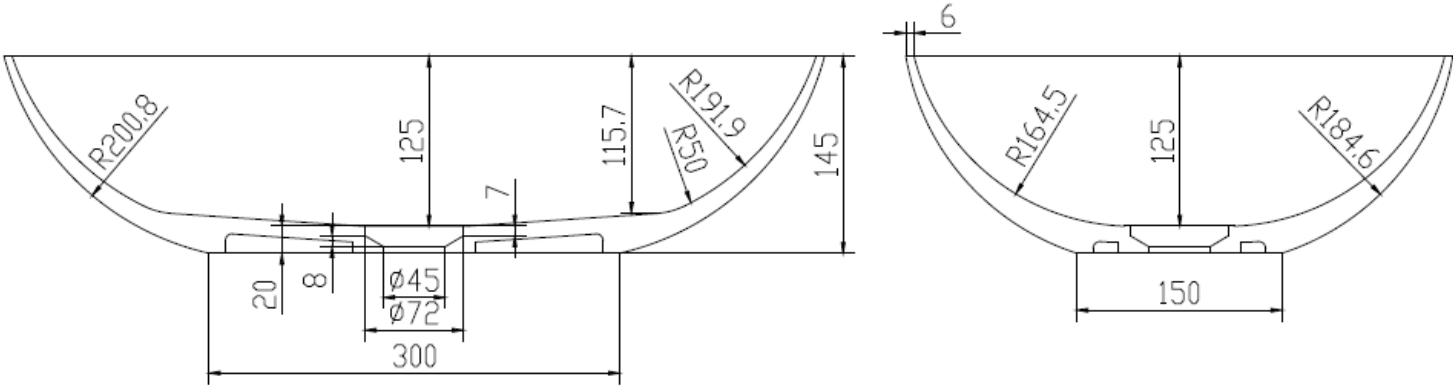

SOLIDTHIN-OV PS IDV 284773

SOLID SURFACE OVALE WASHBASIN
MATTE WHITE

SOLIDTHIN-OV PS IDV 284773

24" WIDE - 15-3/4" DEEP
HEIGHT 5" / 5-3/4"
20 LBS.
EDGE THICKNESS 1/4"
GRID DRAIN NOT INCLUDED,
MATTE WHITE ALSO AVAIL. IN
DARK AND LIGHT GREY.

Project Information
Job Name: _____ Date: _____ Type of hardware: _____
Comments: _____
Approved: _____

SOLIDTHIN-OV/LG PS IDV 290031

SOLID SURFACE OVALE WASHBASIN LIGHT GREY

SOLIDTHIN-OV/LG PS IDV 290031

24" WIDE - 15-3/4" DEEP
HEIGHT 5" / 5-3/4"
20 LBS.
EDGE THICKNESS 1/4"
GRID DRAIN NOT INCLUDED,
LIGHT GREY ALSO AVAIL. IN
WHITE AND DARK GREY.

Project Information
Job Name: _____ Date: _____ Type of hardware: _____
Comments: _____
Approved: _____

SOLIDTHIN-OV/G PS IDV 290030

SOLID SURFACE OVALE WASHBASIN
DARK GREY

SOLIDTHIN-OV/G PS IDV 290030

24" WIDE - 15-3/4" DEEP
HEIGHT 5" / 5-3/4"
20 LBS.
EDGE THICKNESS 1/4"
GRID DRAIN NOT INCLUDED,
DARK GREY ALSO AVAIL. IN
WHITE AND LIGHT GREY.