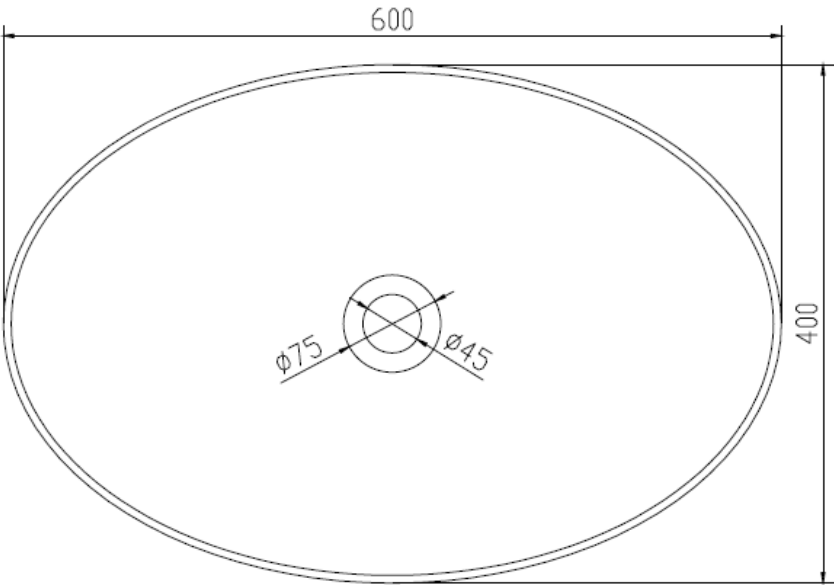

SOLIDTHIN-OV PS IDV 284773

SOLID SURFACE OVALE WASHBASIN
MATTE WHITE

SOLIDTHIN-OV PS IDV 284773

24" WIDE - 15-3/4" DEEP
HEIGHT 5" / 5-3/4"
20 LBS.
EDGE THICKNESS 1/4"
GRID DRAIN NOT INCLUDED,
MATTE WHITE ALSO AVAIL. IN
DARK AND LIGHT GREY.

Project Information
Job Name: _____ Date: _____ Type of hardware: _____
Comments: _____
Approved: _____

SOLIDTHIN-OV/LG PS IDV 290031

SOLID SURFACE OVALE WASHBASIN LIGHT GREY

SOLIDTHIN-OV/LG PS IDV 290031

24" WIDE - 15-3/4" DEEP
HEIGHT 5" / 5-3/4"
20 LBS.
EDGE THICKNESS 1/4"
GRID DRAIN NOT INCLUDED,
LIGHT GREY ALSO AVAIL. IN
WHITE AND DARK GREY.

Project Information
Job Name: _____ Date: _____ Type of hardware: _____
Comments: _____
Approved: _____

SOLIDTHIN-OV/G PS IDV 290030

SOLID SURFACE OVALE WASHBASIN
DARK GREY

SOLIDTHIN-OV/G PS IDV 290030

24" WIDE - 15-3/4" DEEP
HEIGHT 5" / 5-3/4"
20 LBS.
EDGE THICKNESS 1/4"
GRID DRAIN NOT INCLUDED,
DARK GREY ALSO AVAIL. IN
WHITE AND LIGHT GREY.