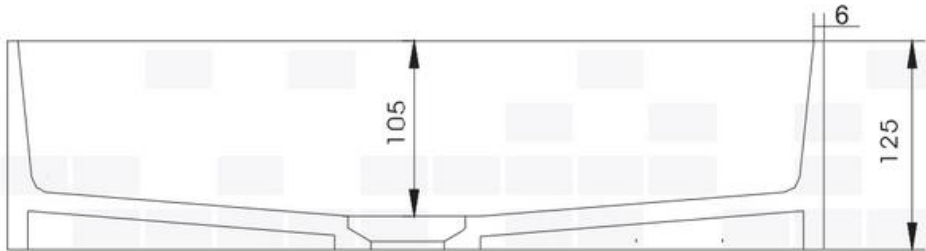

SOLIDTHIN-SQ PS-ID281618

SOLID SURFACE RECTANGULAR WASHBASIN

SOLIDTHIN-SQ PS-ID 281618 20 " x 14 " x 5 " - 19LBS

WHITE MATT.  
1/4" THICK EDGE. GRID DRAIN NOT INCL.

Project Information		
Job Name: _____	Date: _____	Type of hardware: _____
Comments: _____		
Approved: _____		