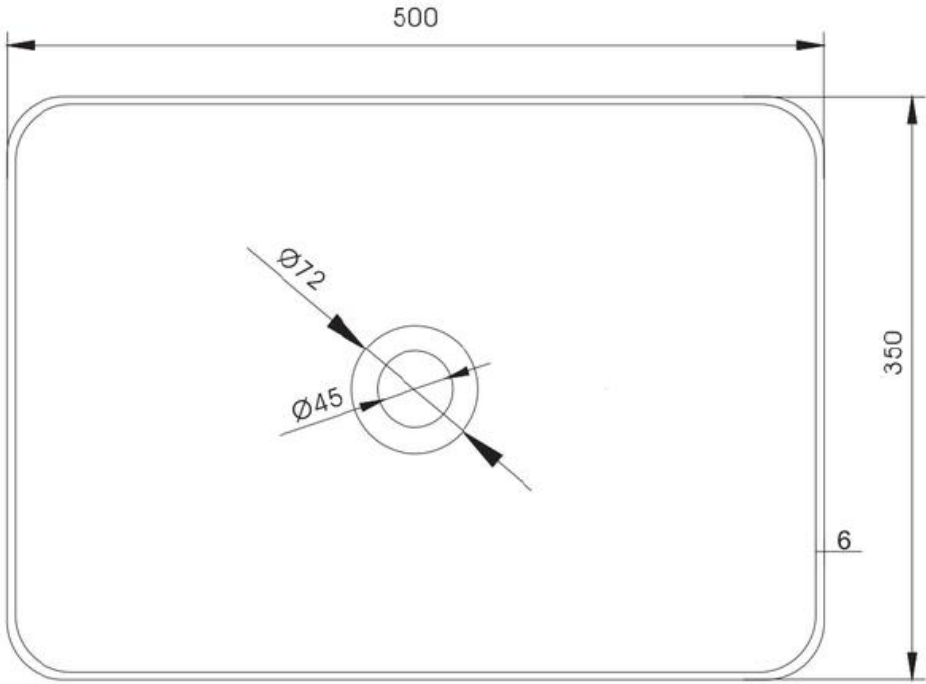

SOLIDTHIN-SQ PS-ID281618

SOLID SURFACE RECTANGULAR WASHBASIN

SOLIDTHIN-SQ PS-ID 281618 20 " x 14 " x 5 " - 19LBS

WHITE MATT.  
1/4" THICK EDGE. GRID DRAIN NOT INCL.

Project Information		
Job Name: _____	Date: _____	Type of hardware: _____
Comments: _____		
Approved: _____		