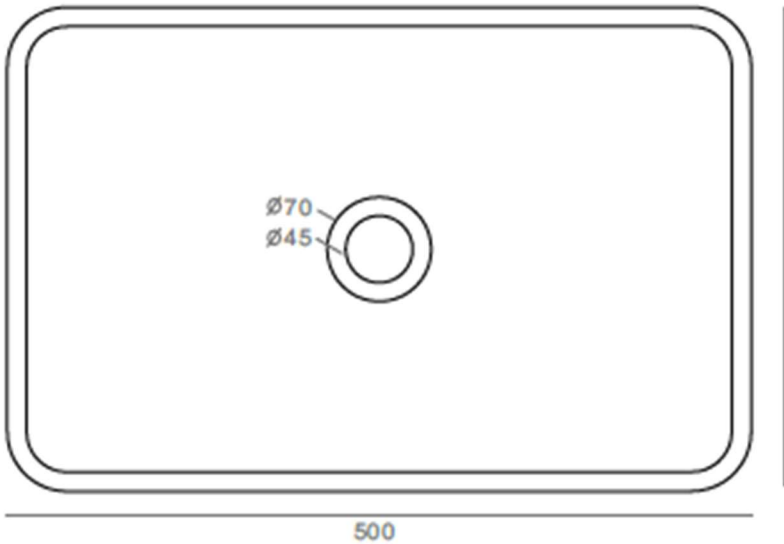

SOLIDGAIA PS IDE 290306-D1

CONCRETE RECTANGULAR WASHBASIN

SOLIDGAIA PS IDE 290306-D1

RECTANGULAR WASHBASIN
BEIGE COLORED CONCRETE

20 " x 13 " x 5 " - 26 LBS

GRID DRAIN W. CONCRETE COVER INCLUDED.
ANTI-SCRATCH FINISH.