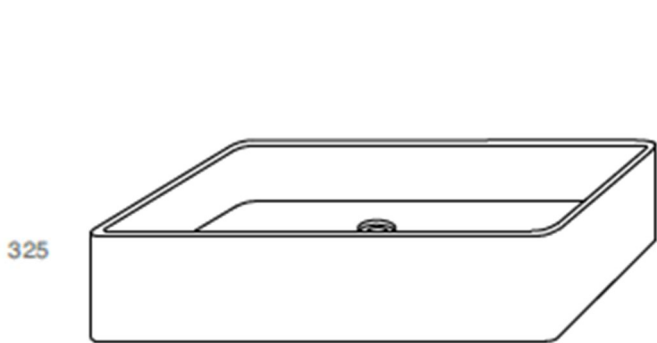

SOLIDGAIA PS IDE 290306-D1

CONCRETE RECTANGULAR WASHBASIN

SOLIDGAIA PS IDE 290306-D1

RECTANGULAR WASHBASIN
BEIGE COLORED CONCRETE

20 " x 13 " x 5 " - 26 LBS

GRID DRAIN W. CONCRETE COVER INCLUDED.
ANTI-SCRATCH FINISH.