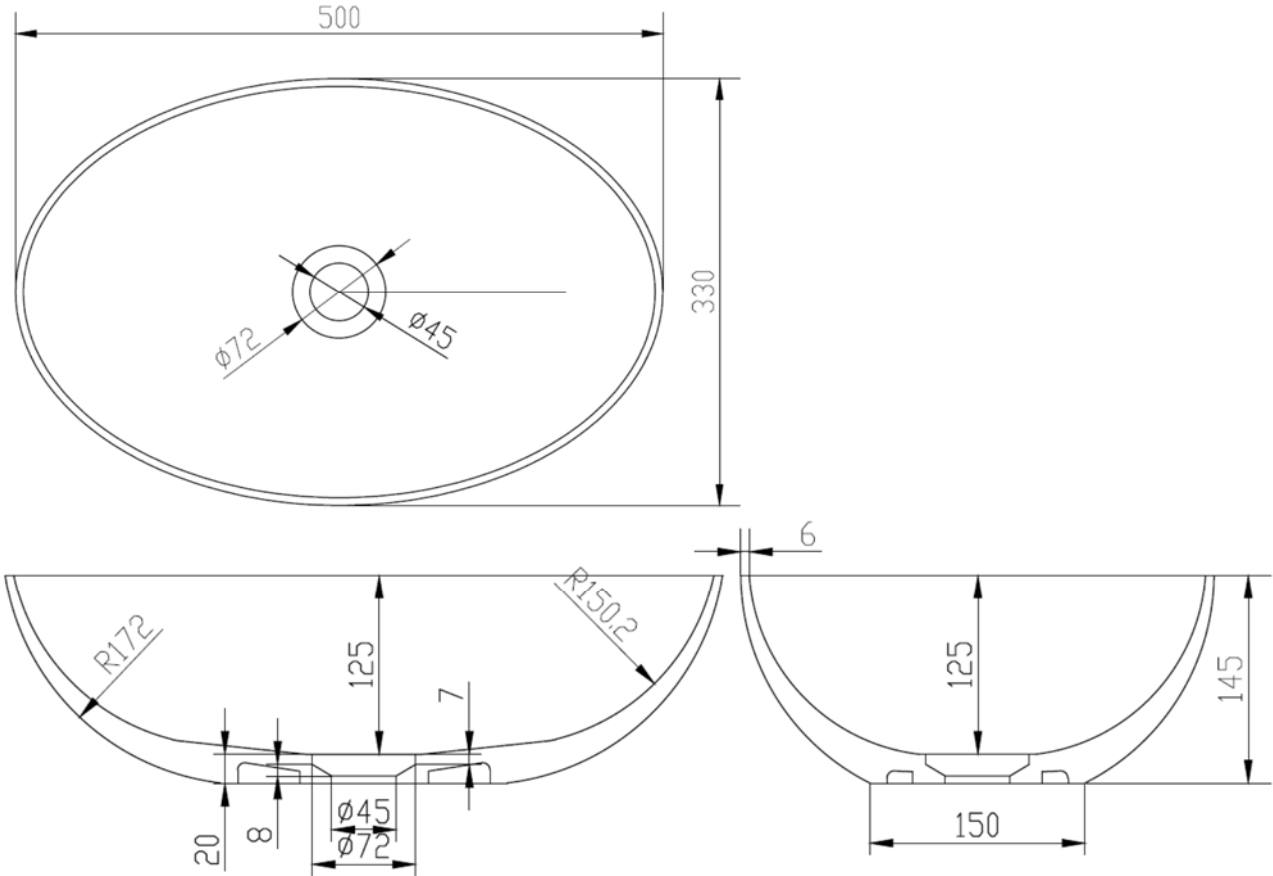

SOLIDTHIN OV50 PS IDV 290248

SOLID SURFACE OVALE WASHBASIN

SOLIDTHIN OV50 PS IDV 290248

20"x 13"x 5-3/4" - 20 LBS
 EDGE THICKNESS 1/4"
 MATTE WHITE.
 GRID DRAIN NOT INCLUDED
 SHOWN WITH DRAIN
 PS IDV 281148