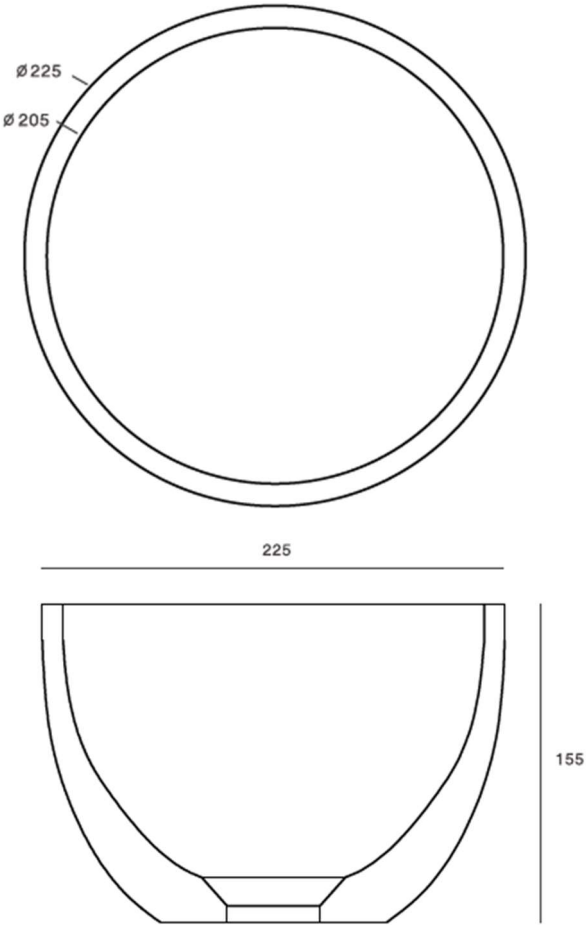

SOLIDMINI PS IDE 290295-D1

CONCRETE BOWL WASHBASIN

SOLIDMINI PS IDE 290295-D1

BOWL WASHBASIN
BEIGE COLORED CONCRETE

9 " x 9 " x 6 " - 7 LBS

GRID DRAIN W. CONCRETE COVER INCLUDED.
ANTI-SCRATCH FINISH.

Project Information		
Job Name: _____	Date: _____	Type of hardware: _____
Comments: _____		
Approved: _____		

SOLIDMINI PS IDE 290295-D2

CONCRETE BOWL WASHBASIN

SOLIDMINI PS IDE 290295-D2

BOWL WASHBASIN
DARK GREY COLORED CONCRETE

9 " x 9 " x 6 " - 7 LBS

GRID DRAIN W. CONCRETE COVER INCLUDED.
ANTI-SCRATCH FINISH.

Project Information		
Job Name: _____	Date: _____	Type of hardware: _____
Comments: _____		
Approved: _____		