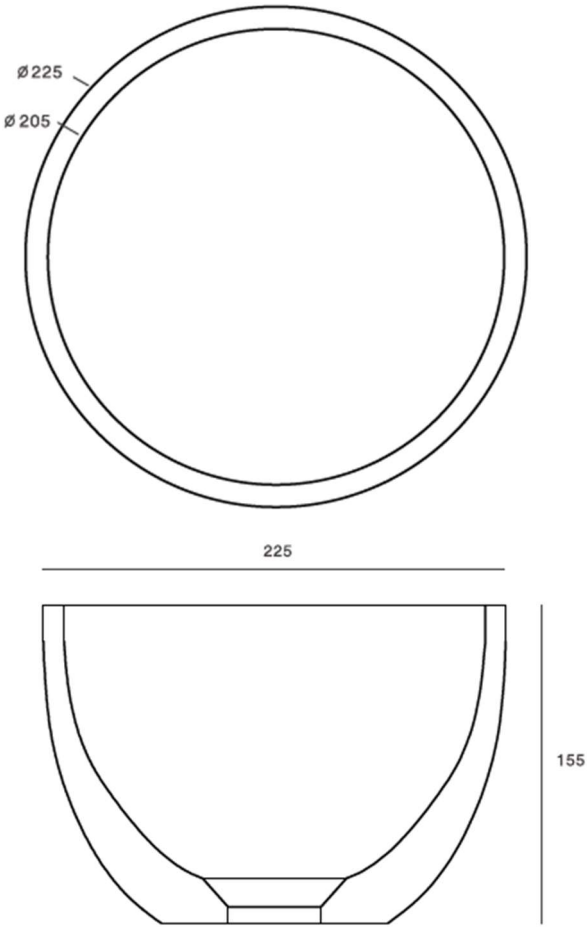

SOLIDMINI PS IDE 290295-D1

CONCRETE BOWL WASHBASIN

SOLIDMINI PS IDE 290295-D1

BOWL WASHBASIN
BEIGE COLORED CONCRETE

9 " x 9 " x 6 " - 7 LBS

GRID DRAIN W. CONCRETE COVER INCLUDED.
ANTI-SCRATCH FINISH.

Project Information		
Job Name: _____	Date: _____	Type of hardware: _____
Comments: _____		
Approved: _____		

SOLIDMINI PS IDE 290295-D2

CONCRETE BOWL WASHBASIN

SOLIDMINI PS IDE 290295-D2

BOWL WASHBASIN
DARK GREY COLORED CONCRETE

9 " x 9 " x 6 " - 7 LBS

GRID DRAIN W. CONCRETE COVER INCLUDED.
ANTI-SCRATCH FINISH.

Project Information		
Job Name: _____	Date: _____	Type of hardware: _____
Comments: _____		
Approved: _____		