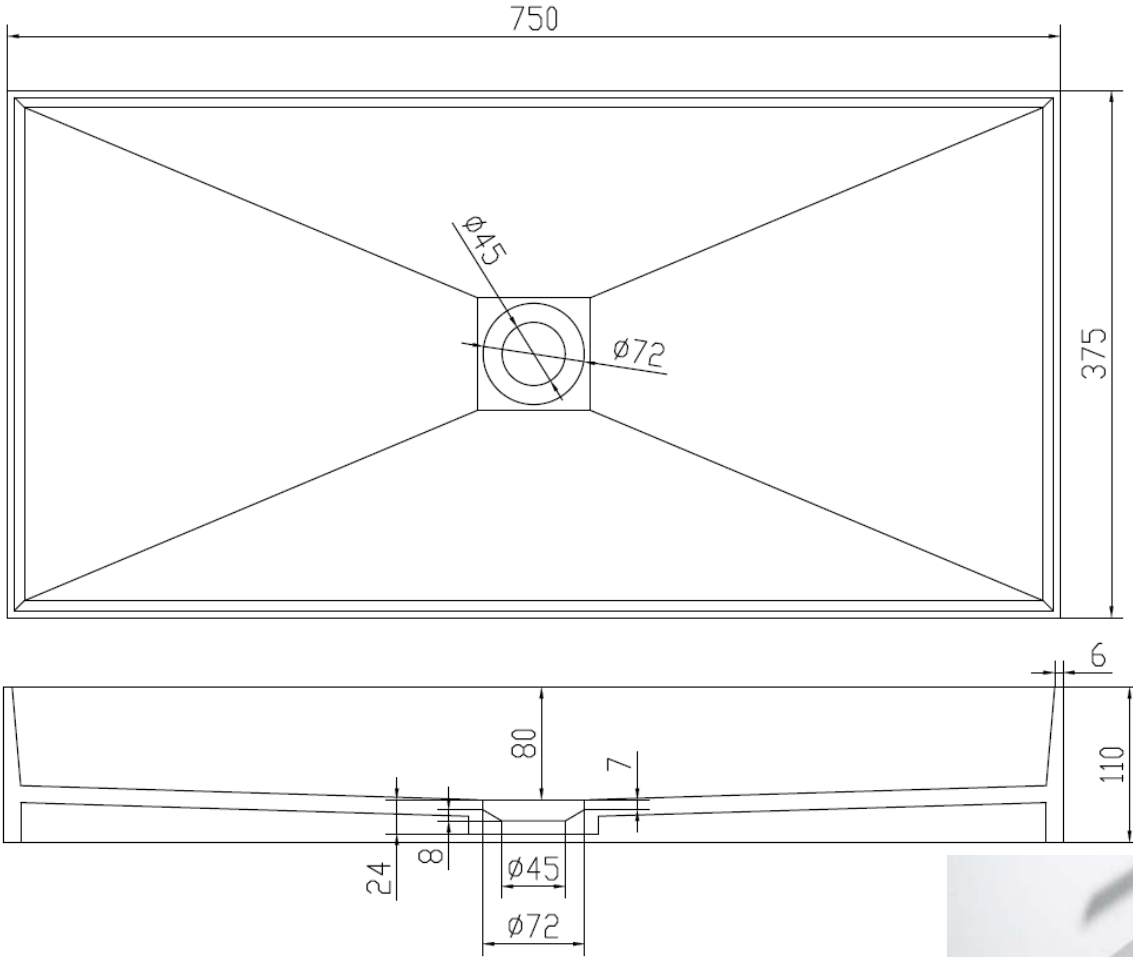

SOLIDJOY-75 PS IDV 290026

SOLID SURFACE RECTANGULAR WASHBASIN

SOLIDJOY-75 PS IDV 290026 30"x 14-3/4"x 4-3/8" - 23 LBS
 EDGE THICKNESS 1/4"
 MATTE WHITE.
 GRID DRAIN NOT INCLUDED
 DRAIN PS IDV 281148 @ DISPLAY