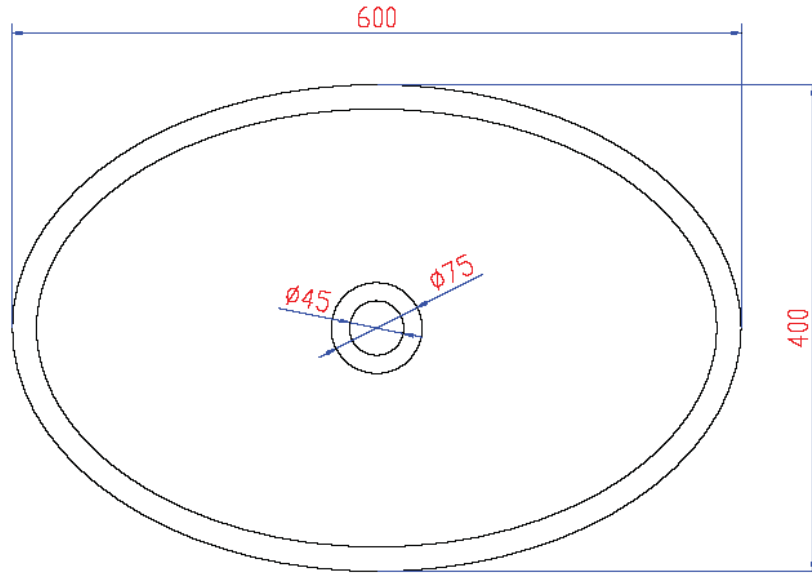

SOLIDEGO PS-ID280179

SOLID SURFACE ELONGATED WASHBASIN

SOLIDEGO PS-ID 280179 24 "x 16 "x 4 " - 29 LBS

WHITE MATT
GRID DRAIN NOT INCL.

Project Information
 Job Name: _____ Date: _____ Type of hardware: _____
 Comments: _____
 Approved: _____