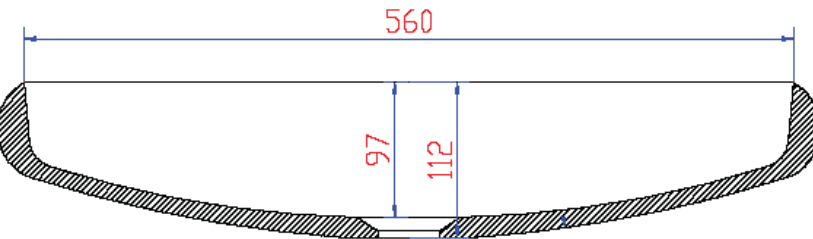

SOLIDEGO PS-ID280179

SOLID SURFACE ELONGATED WASHBASIN

SOLIDEGO PS-ID 280179 24 "x 16 "x 4 " - 29 LBS

WHITE MATT
GRID DRAIN NOT INCL.

Project Information
 Job Name: _____ Date: _____ Type of hardware: _____
 Comments: _____
 Approved: _____