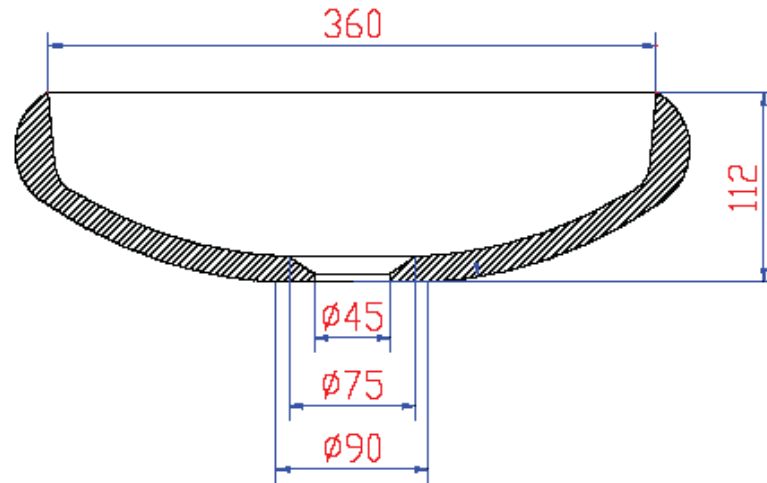

SOLIDEGO PS-ID280179

SOLID SURFACE ELONGATED WASHBASIN

SOLIDEGO PS-ID 280179 24 "x 16 "x 4 " - 29 LBS

WHITE MATT
GRID DRAIN NOT INCL.

Project Information
 Job Name: _____ Date: _____ Type of hardware: _____
 Comments: _____
 Approved: _____