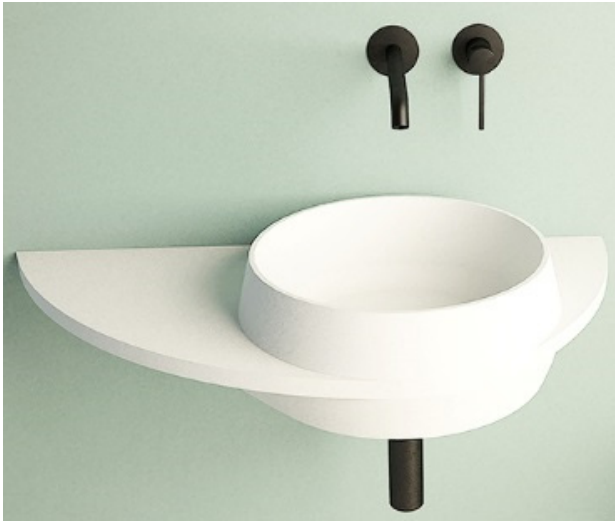

SOLIDDUO 3.0 PS IDV 290277

SOLID SURFACE HALF MOON WASHBASIN

SECTION AF-AF

SOLIDDUO 3.0 PS IDV 290277 27-1/2"x 13-3/4"x 5-1/2" - 25 LBS  
NO FAUCET HOLE. MATTE WHITE.  
GRID DRAIN NOT INCLUDED  
MATTE WHITE DRAIN AVAILABLE  
ORDER PS IDV 281148