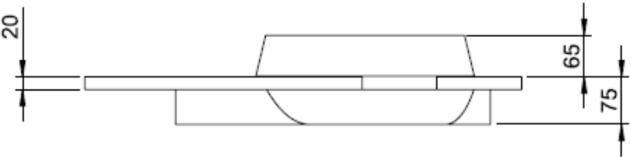

SOLIDDUO 3.0 PS IDV 290277

SOLID SURFACE HALF MOON WASHBASIN

SECTION AF-AF

SOLIDDUO 3.0 PS IDV 290277 27-1/2"x 13-3/4"x 5-1/2" - 25 LBS  
NO FAUCET HOLE. MATTE WHITE.  
GRID DRAIN NOT INCLUDED  
MATTE WHITE DRAIN AVAILABLE  
ORDER PS IDV 281148