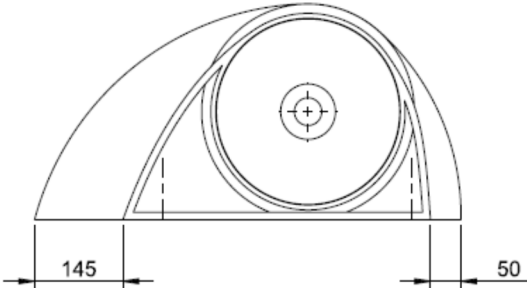

SOLIDDUO 3.0 PS IDV 290277

SOLID SURFACE HALF MOON WASHBASIN

SECTION AF-AF

SOLIDDUO 3.0 PS IDV 290277 27-1/2"x 13-3/4"x 5-1/2" - 25 LBS  
NO FAUCET HOLE. MATTE WHITE.  
GRID DRAIN NOT INCLUDED  
MATTE WHITE DRAIN AVAILABLE  
ORDER PS IDV 281148