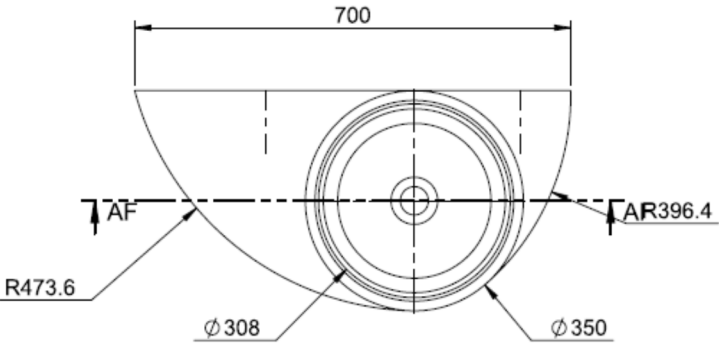

SOLIDDUO 3.0 PS IDV 290277

SOLID SURFACE HALF MOON WASHBASIN

SECTION AF-AF

SOLIDDUO 3.0 PS IDV 290277 27-1/2"x 13-3/4"x 5-1/2" - 25 LBS  
NO FAUCET HOLE. MATTE WHITE.  
GRID DRAIN NOT INCLUDED  
MATTE WHITE DRAIN AVAILABLE  
ORDER PS IDV 281148