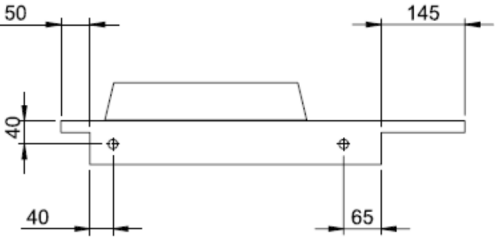

SOLIDDUO 3.0 PS IDV 290277

SOLID SURFACE HALF MOON WASHBASIN

SECTION AF-AF

SOLIDDUO 3.0 PS IDV 290277 27-1/2"x 13-3/4"x 5-1/2" - 25 LBS  
NO FAUCET HOLE. MATTE WHITE.  
GRID DRAIN NOT INCLUDED  
MATTE WHITE DRAIN AVAILABLE  
ORDER PS IDV 281148