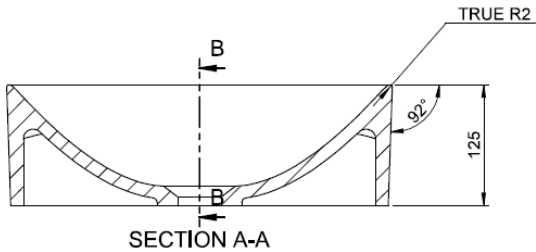

SOLIDCLIFF PS IDV 290251

SOLID SURFACE SQUARE SHAPE WASHBASIN

SOLIDCAP PS IDV 290251

16 "x 14 " x 5 " - 23 LBS  
16 SQUARE SHAPE WASHBASIN  
MATTE WHITE.  
GRID DRAIN NOT INCLUDED  
SHOWN WITH DRAIN PS IDV 281148