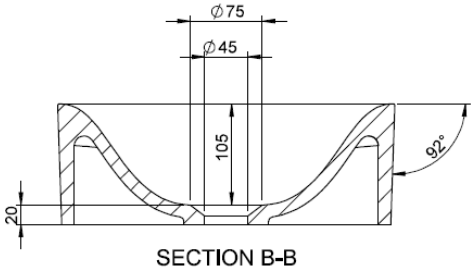

SOLIDCLIFF PS IDV 290251

SOLID SURFACE SQUARE SHAPE WASHBASIN

SOLIDCAP PS IDV 290251

16 "x 14 " x 5 " - 23 LBS  
16 SQUARE SHAPE WASHBASIN  
MATTE WHITE.  
GRID DRAIN NOT INCLUDED  
SHOWN WITH DRAIN PS IDV 281148