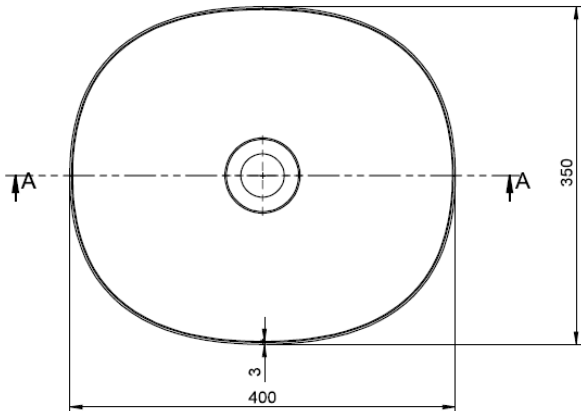

SOLIDCLIFF PS IDV 290251

SOLID SURFACE SQUARE SHAPE WASHBASIN

SOLIDCAP PS IDV 290251

16 "x 14 " x 5 " - 23 LBS  
16 SQUARE SHAPE WASHBASIN  
MATTE WHITE.  
GRID DRAIN NOT INCLUDED  
SHOWN WITH DRAIN PS IDV 281148