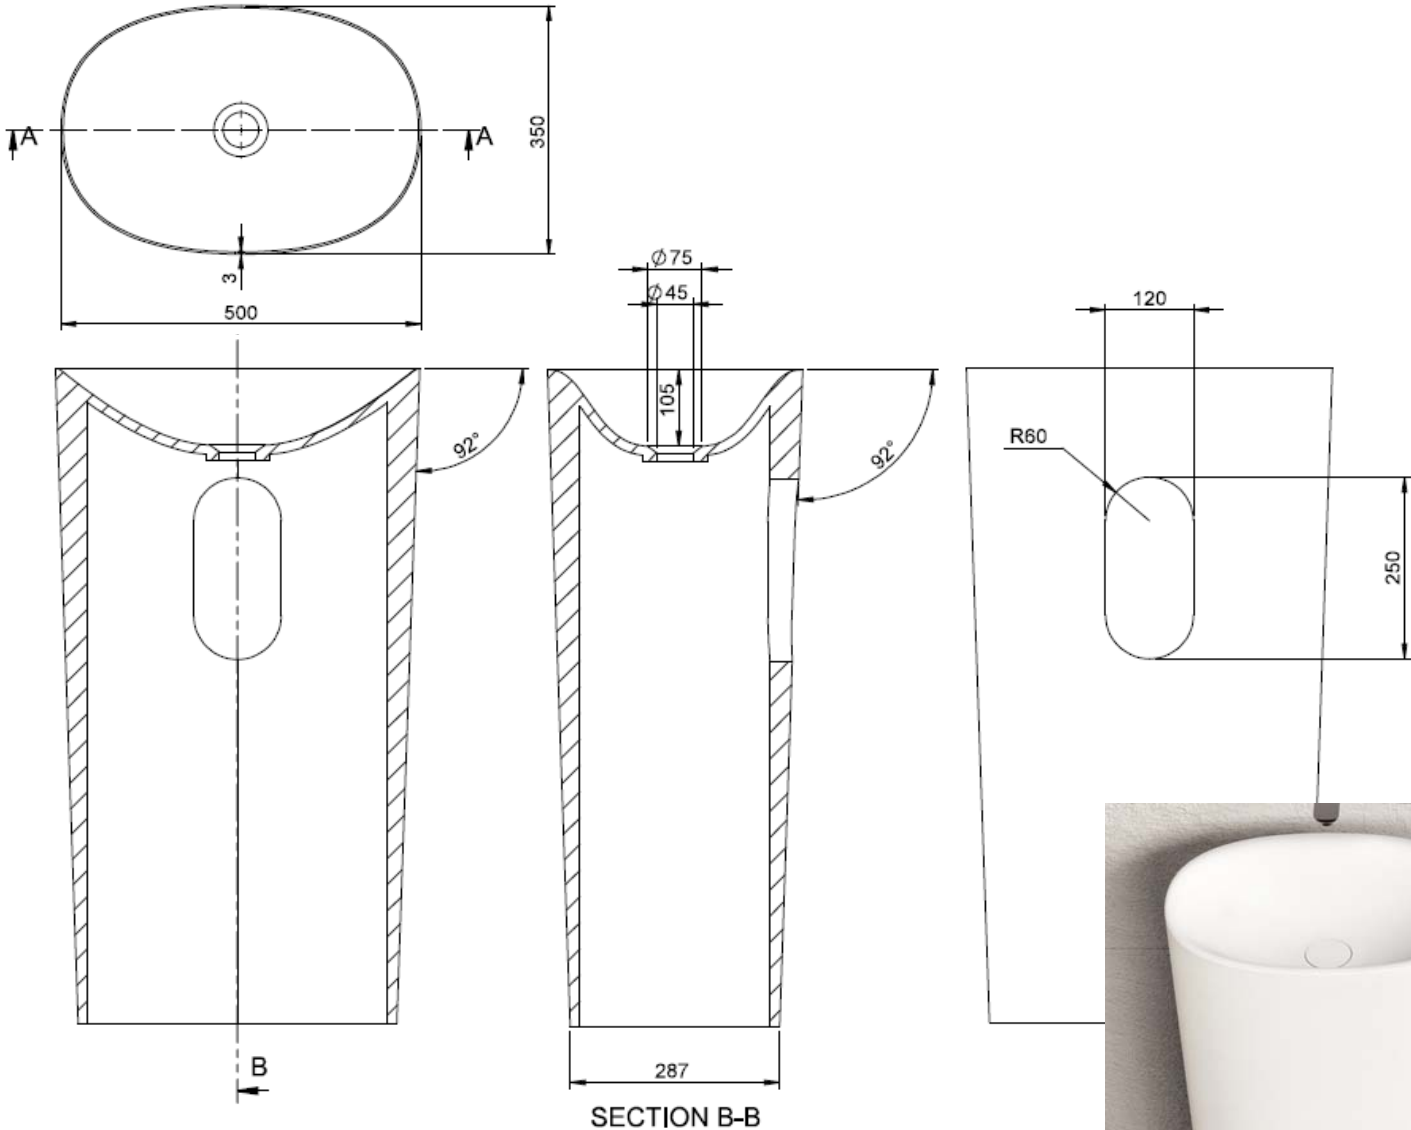

SOLIDCLIFF PS IDV 290232

SOLID SURFACE OVALE SINK PEDESTAL

SECTION A-A

SECTION B-B

SOLIDCLIFF PS IDV 290232

20"x 14"x 35" - 130 LBS

MATTE WHITE.
ELONGATED PEDESTAL WASHBASIN
DRAIN & P-TRAP NOT INCLUDED
NO HOLE FOR FAUCET