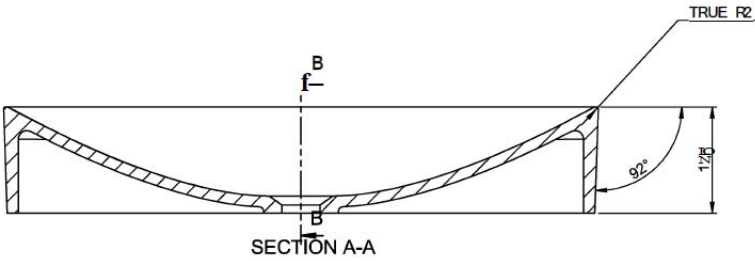

SOLIDCLIFF PS IDV 290231

SOLID SURFACE OVALE SHAPE WASHBASIN

SOLIDCAP PS IDV 290231

28 "x 14 " x 5 " - 37 LBS  
28" WIDE WASHBASIN  
MATTE WHITE.  
GRID DRAIN NOT INCLUDED  
SHOWN WITH DRAIN PS IDV 281148