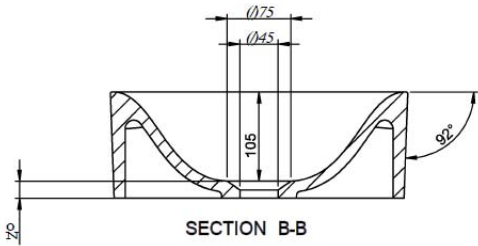

SOLIDCLIFF PS IDV 290231

SOLID SURFACE OVALE SHAPE WASHBASIN

SOLIDCAP PS IDV 290231

28 "x 14 " x 5 " - 37 LBS  
28" WIDE WASHBASIN  
MATTE WHITE.  
GRID DRAIN NOT INCLUDED  
SHOWN WITH DRAIN PS IDV 281148