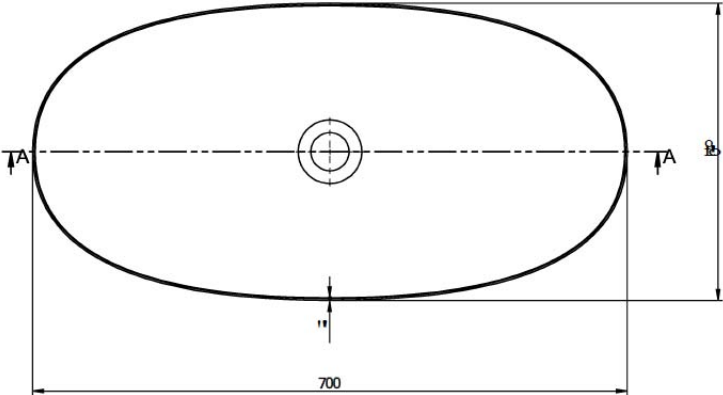

SOLIDCLIFF PS IDV 290231

SOLID SURFACE OVALE SHAPE WASHBASIN

SOLIDCAP PS IDV 290231

28 "x 14 " x 5 " - 37 LBS  
28" WIDE WASHBASIN  
MATTE WHITE.  
GRID DRAIN NOT INCLUDED  
SHOWN WITH DRAIN PS IDV 281148