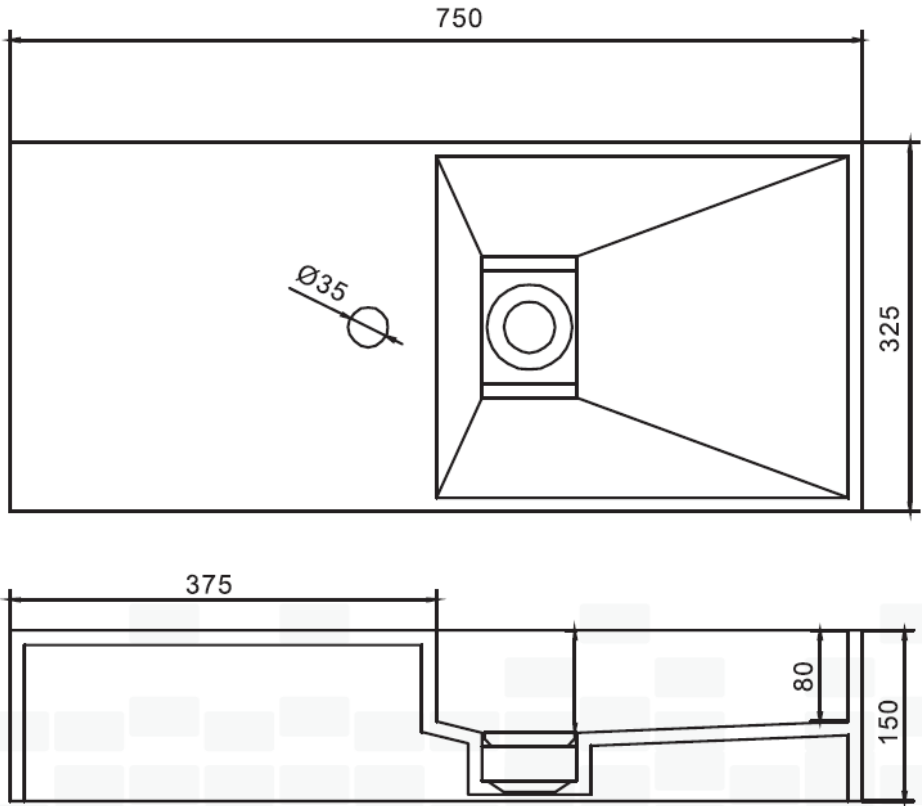

SOLID PLAN PS-IDV 280174

SOLID SURFACE WALL HUNG VANITY

SOLID PLAN PS IDV 280174

30"x 13"x 6" 40 LBS

MATTE WHITE.
 LEFT OR RIGHT REVERSIBLE.
 MOUNTING HARDWARE INCLUDED.
 NO FAUCET HOLE.
 DRAIN & P-TRAP NOT INCLUDED.