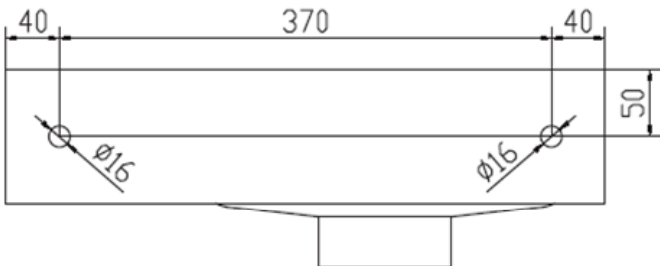

SOLIDBRIO PS IDV 284223

SOLID SURFACE SMALL WALL HUNG VANITY

SOLIDBRIO PS-ID 284223 18" x 13" x 6" - 24 LBS
MATTE WHITE
W/OVERFLOW HOLE.
POP UP & P-TRAP NOT INCLUDED
MOUNTING HARDWARE INCLUDED
NO FAUCET HOLE