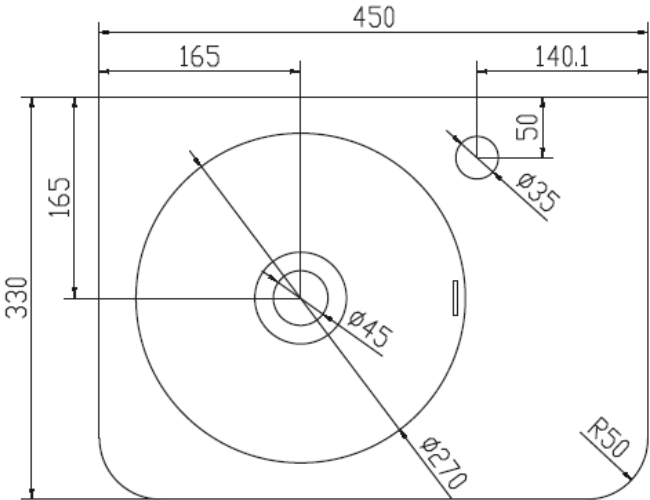

SOLIDBRIO PS IDV 284223

SOLID SURFACE SMALL WALL HUNG VANITY

SOLIDBRIO PS-ID 284223 18" x 13" x 6" - 24 LBS
MATTE WHITE
W/OVERFLOW HOLE.
POP UP & P-TRAP NOT INCLUDED
MOUNTING HARDWARE INCLUDED
NO FAUCET HOLE