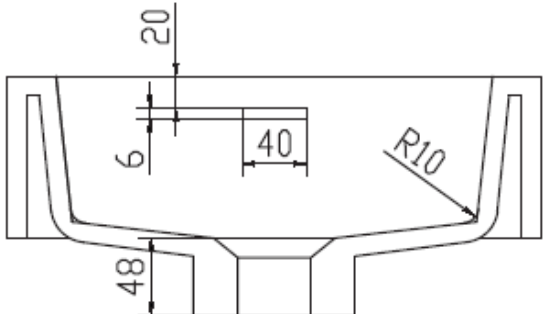

SOLIDBRIO PS IDV 284223

SOLID SURFACE SMALL WALL HUNG VANITY

SOLIDBRIO PS-ID 284223 18" x 13" x 6" - 24 LBS
MATTE WHITE
W/OVERFLOW HOLE.
POP UP & P-TRAP NOT INCLUDED
MOUNTING HARDWARE INCLUDED
NO FAUCET HOLE