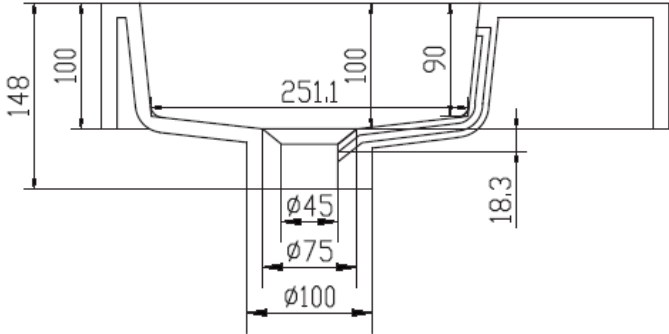

SOLIDBRIO PS IDV 284223

SOLID SURFACE SMALL WALL HUNG VANITY

SOLIDBRIO PS-ID 284223 18" x 13" x 6" - 24 LBS
MATTE WHITE
W/OVERFLOW HOLE.
POP UP & P-TRAP NOT INCLUDED
MOUNTING HARDWARE INCLUDED
NO FAUCET HOLE