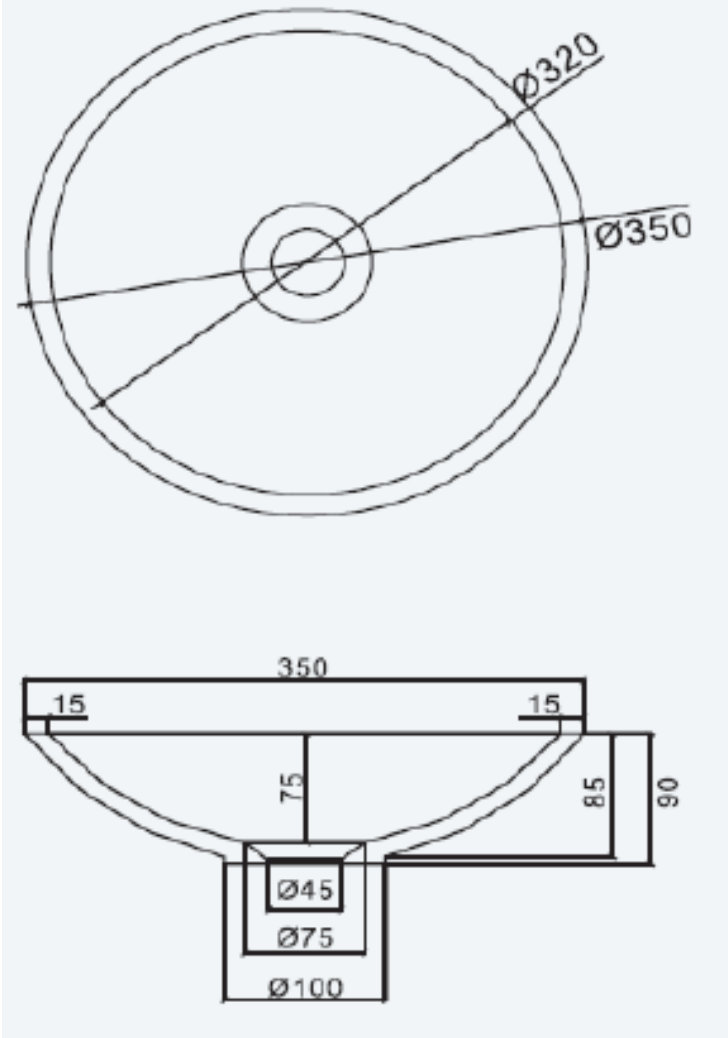

SOLIDFOX PS-ID278920

SOLID SURFACE ROUND WASHBASIN

SOLIDFOX PS-ID 278920 14 "x 14 "x 4 " - 9 LBS

WHITE MATT.
GRID DRAIN NOT INCL.

Project Information
 Job Name: _____ Date: _____ Type of hardware: _____
 Comments: _____
 Approved: _____