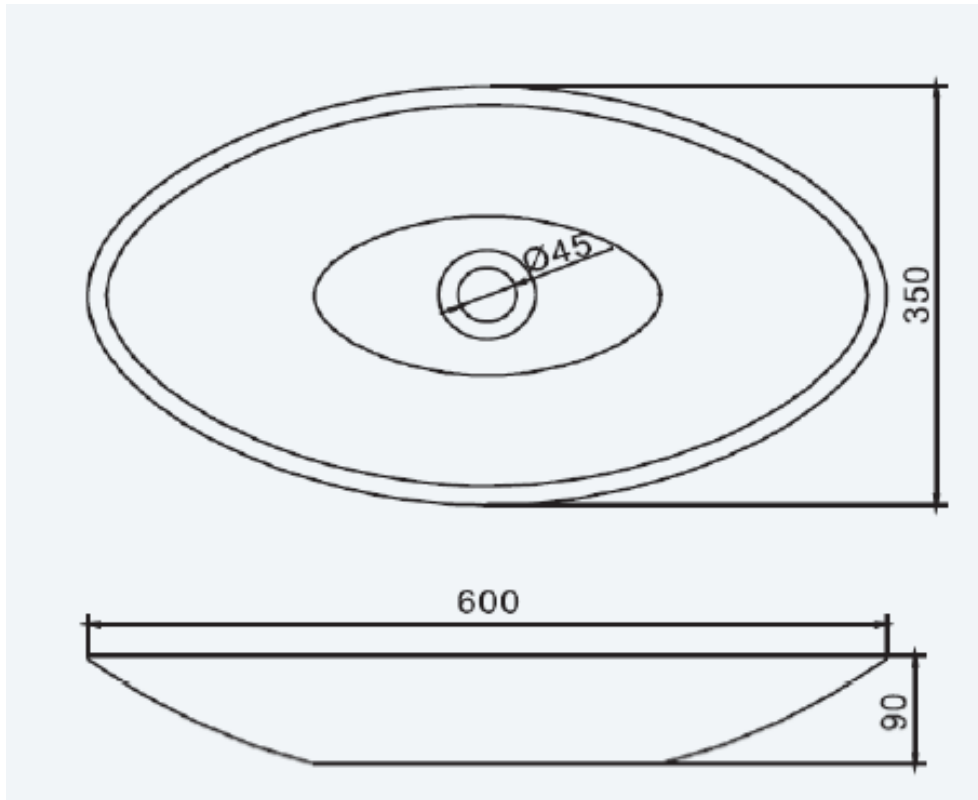

SOLIDJAZZ PS-ID278599

SOLID SURFACE ELONGATED WASHBASIN

SOI ID:JA77 PS-ID 278599 24 "x 14 "x 4 "- 15 LBS
 WHITE MATT
 GRID DRAIN NOT INCL.

Project Information
 Job Name: _____ Date: _____ Type of hardware: _____
 Comments: _____
 Approved: _____