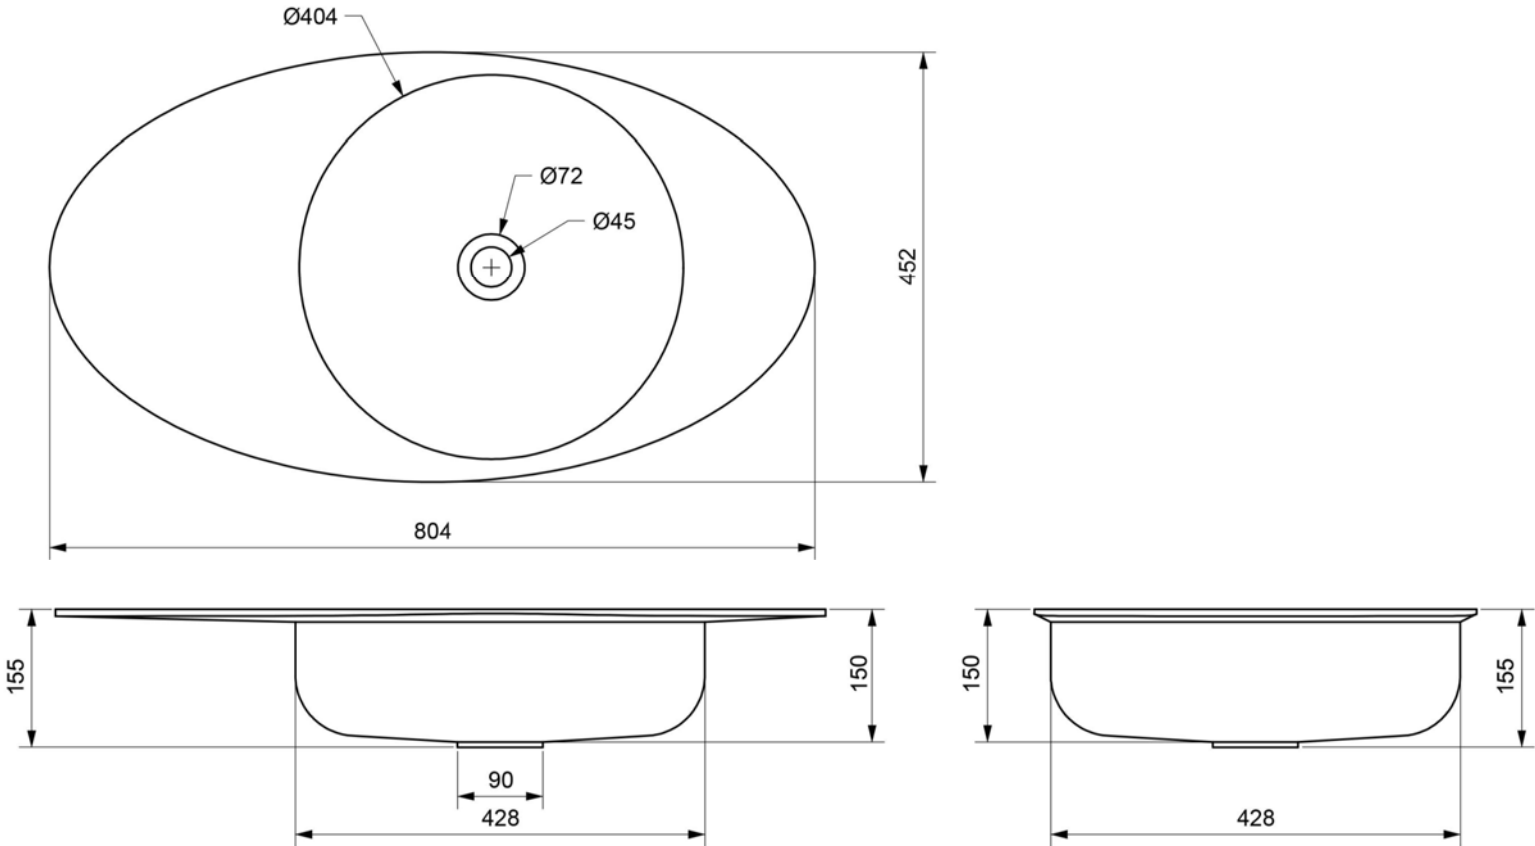

SOLIDCAP PS IDV 290228

SOLID SURFACE OVALE SHAPE WASHBASIN

SOLIDCAP PS IDV 290228

32 "x 18 " x 6 " - 56 LBS
 VESSEL WITH 6" WIDE SHELF LEFT & 12"
 WIDE AT RIGHT
 MATTE WHITE.
 GRID DRAIN NOT INCLUDED
 SHOWN WITH DRAIN PS IDV 281148