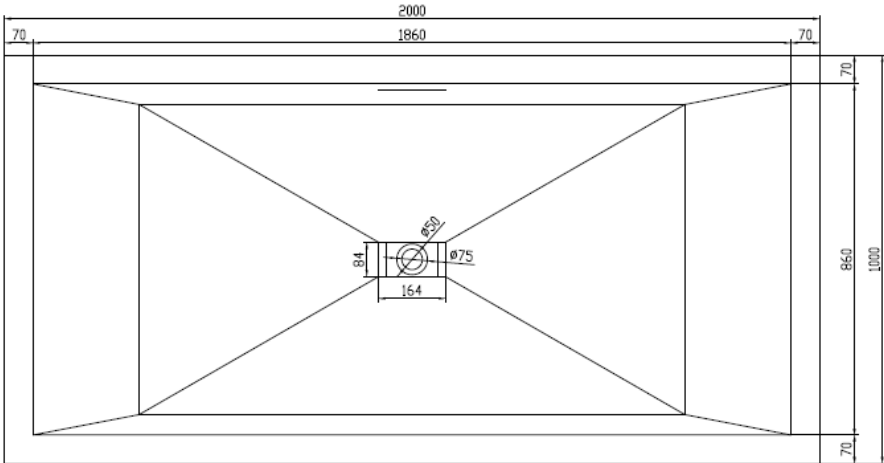

SOLIDVITAS PS-ID284453

SOLID SURFACE RECTANGULAR BATHTUB

DRAIN COVER PLATE

SOLIDVITAS PS-ID 284453 79" x 39" x 23" - 650 LBS

WHITE MATT.
 EDGE THICKNESS: 2-3/4"
 WATER CAPACITY: 84 GAL
 W/ O/LOW HOLE. DRAIN COVER INCL.
 POP-UP DRAINAGE & PIPE INCL.
 W/ ADJUSTABLE FEET.