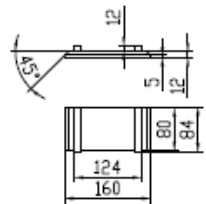

SOLIDVITAS PS-ID284453

SOLID SURFACE RECTANGULAR BATHTUB

DRAIN COVER PLATE

SOLIDVITAS PS-ID 284453 79" x 39" x 23" - 650 LBS

WHITE MATT.
 EDGE THICKNESS: 2-3/4"
 WATER CAPACITY: 84 GAL
 W/ O/LOW HOLE. DRAIN COVER INCL.
 POP-UP DRAINAGE & PIPE INCL.
 W/ ADJUSTABLE FEET.