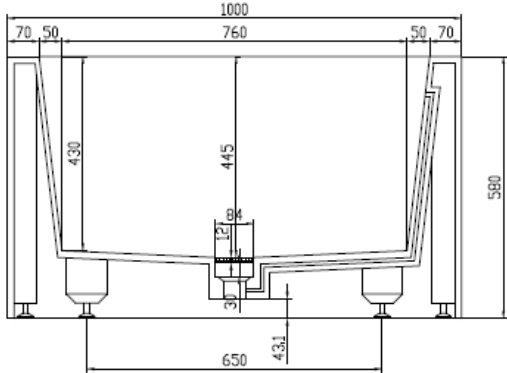

SOLIDVITAS PS-ID284453

SOLID SURFACE RECTANGULAR BATHTUB

DRAIN COVER PLATE

SOLIDVITAS PS-ID 284453 79" x 39" x 23" - 650 LBS

WHITE MATT.
 EDGE THICKNESS: 2-3/4"
 WATER CAPACITY: 84 GAL
 W/ O/LOW HOLE. DRAIN COVER INCL.
 POP-UP DRAINAGE & PIPE INCL.
 W/ ADJUSTABLE FEET.