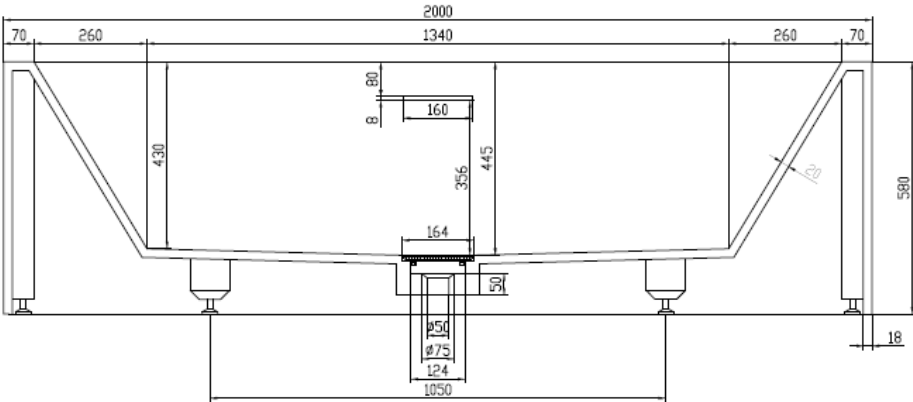

SOLIDVITAS PS-ID284453

SOLID SURFACE RECTANGULAR BATHTUB

DRAIN COVER PLATE

SOLIDVITAS PS-ID 284453 79" x 39" x 23" - 650 LBS

WHITE MATT.
 EDGE THICKNESS: 2-3/4"
 WATER CAPACITY: 84 GAL
 W/ O/LOW HOLE. DRAIN COVER INCL.
 POP-UP DRAINAGE & PIPE INCL.
 W/ ADJUSTABLE FEET.