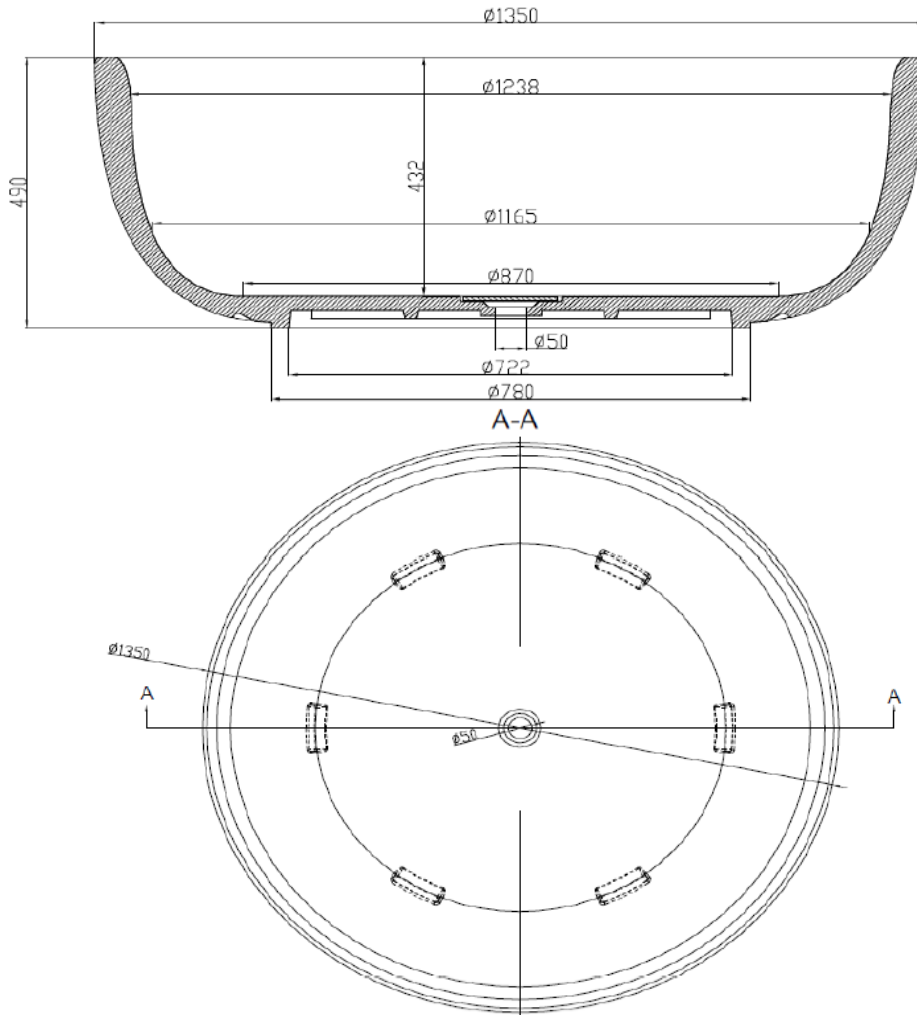

SOLIDROUND PS-ID278613

SOLID SURFACE ROUND BATHTUB

SOLIDROUND PS-ID 278613 53 "x 53 "x 19 " - 485 LBS

WHITE MATT.  
 EDGE THICKNESS: 1-1/2"  
 WATER CAPACITY: 105 GAL  
 W/ O/FLOW HOLE. POP-UP DRAINAGE  
 W/SOLID COVER & PIPE INCL.  
 W/ ADJUSTABLE FEET