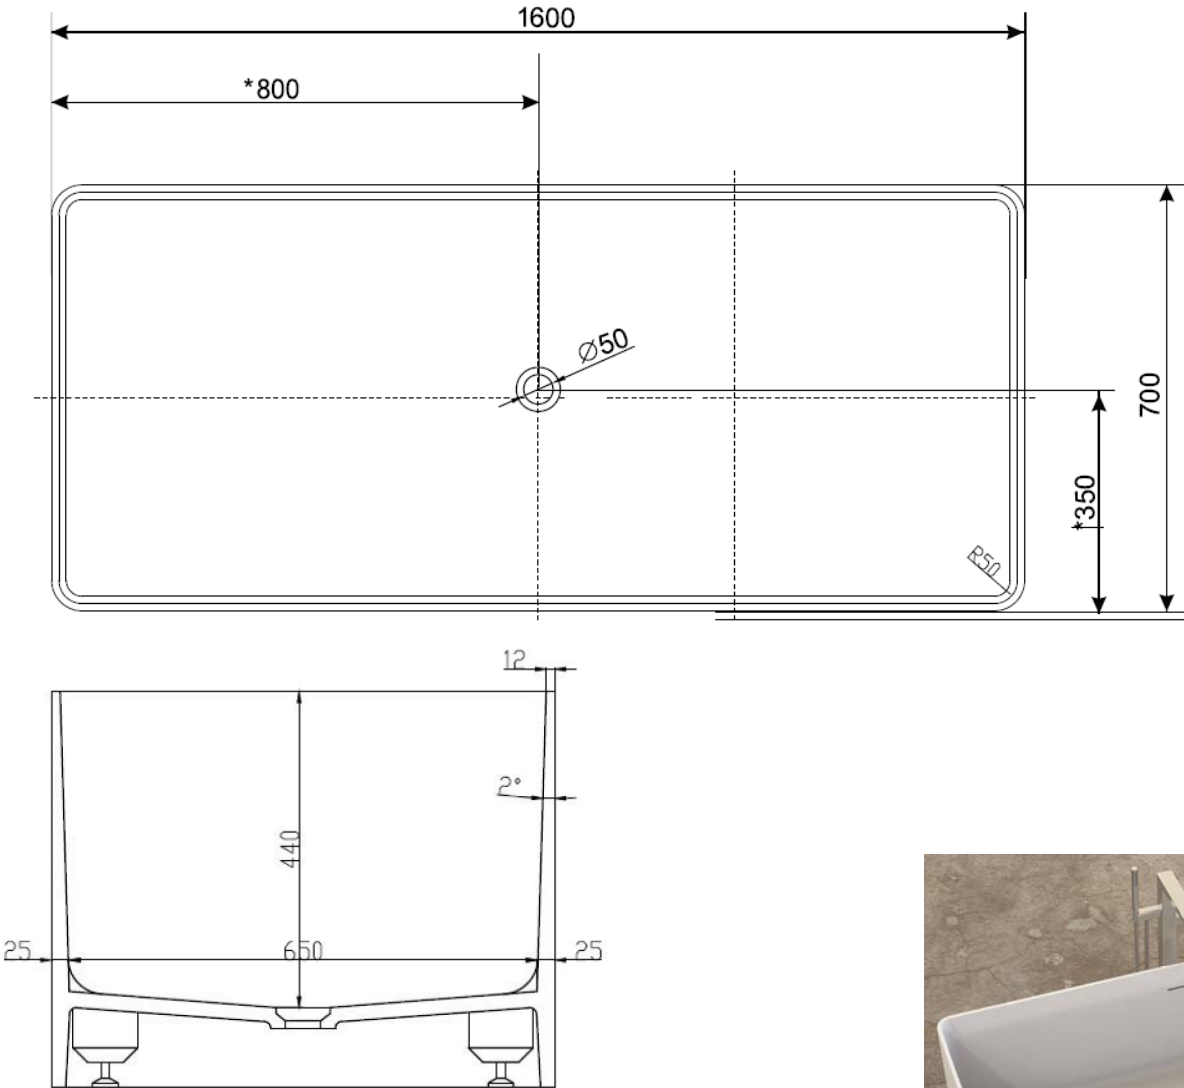

SOLIDTHIN PS IDV 290033

SOLID SURFACE RECTANGULAR BATHTUB

SOLIDTHIN WHITE PS IDV 290033
 63"x 27-1/2"x 21-5/8" /160x70x 55cm
 NET WEIGHT 277 LBS/ 125KGS - WATER CAPACITY 100 G./ 380 L
 O/FLOW & MATTE WHITE TRIM ON POP-UP.
 EDGE THICKNESS: 1/2" - ADJUSTABLE FEET.