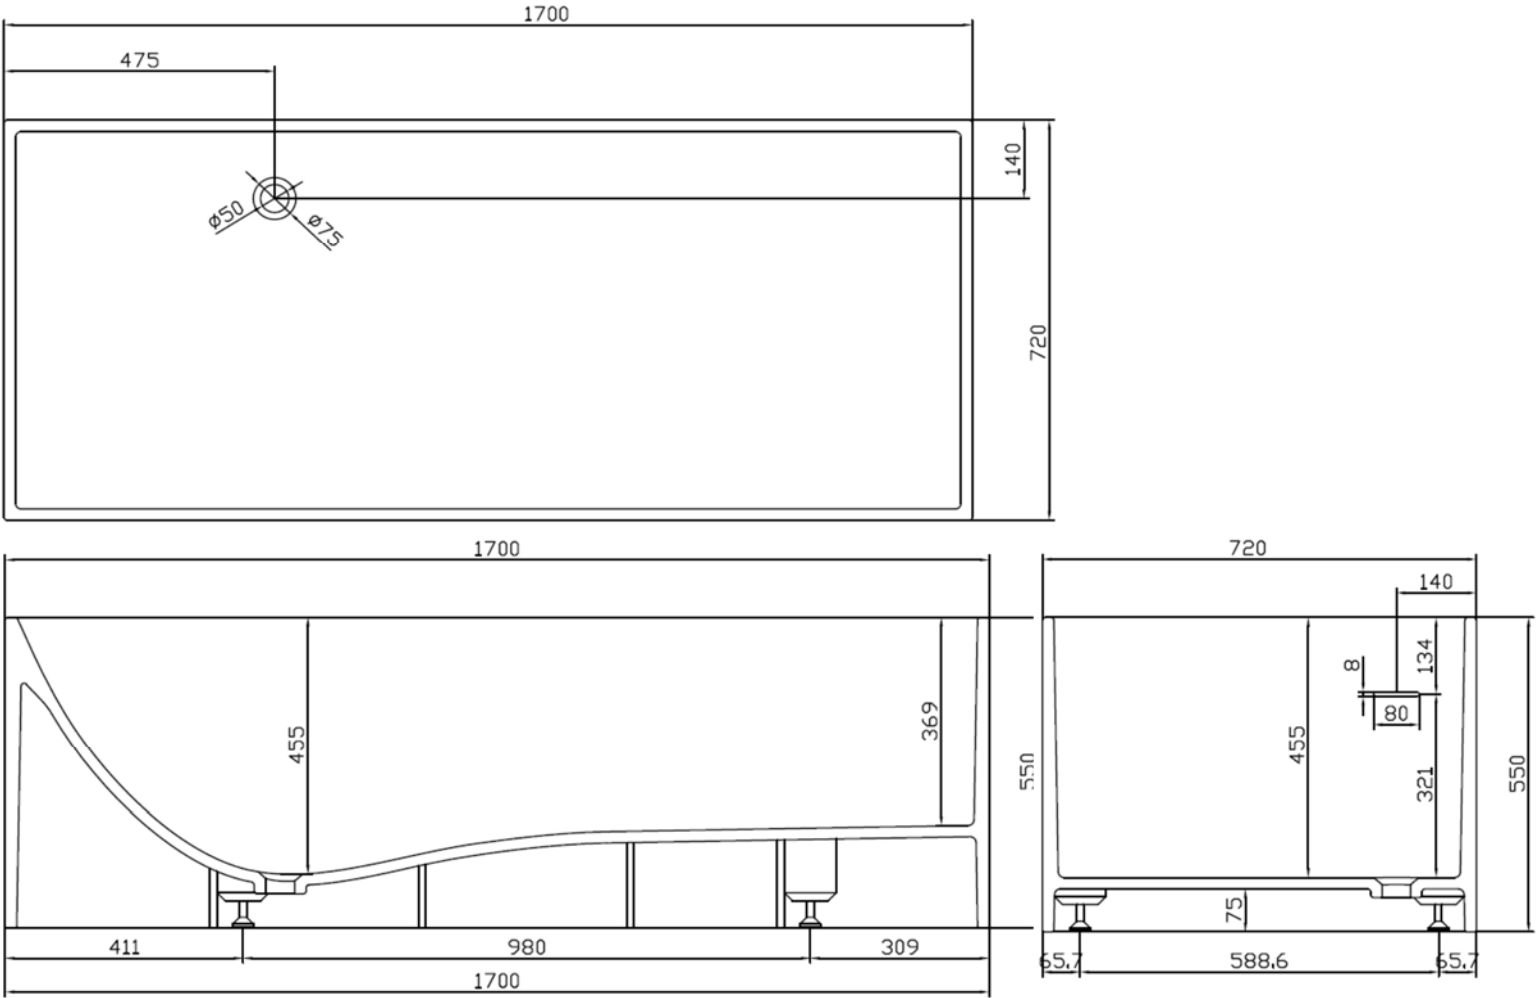

SOLIDSTAR PS IDV 278922

SOLID SURFACE RECTANGULAR BATHTUB

SOLIDSTAR PS IDV 278922 67" x 28" x 22" - 386 LBS
 ALSO AVAIL. PS IDV 278612 71" x 30" x 23" - 452 LBS
 MATTE WHITE - EDGE THICKNESS: 3/4"
 WATER CAPACITY 76 GAL / 82 GAL.
 OVER FLOW HOLE / MATTE WHITE TRIM ON POP-UP / P-TRAP &
 DRAIN INCLUDED.
 W. ADJUSTABLE FEET.