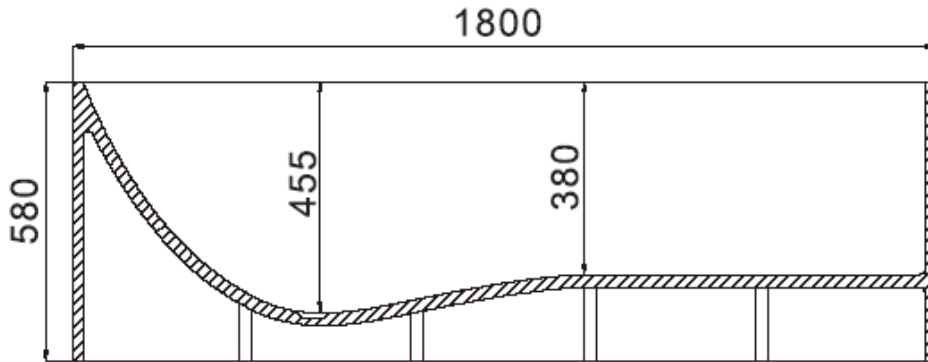

SOLIDSTAR PS-ID278612  
SOLID SURFACE RECTANGULAR BATHTUB

SOLIDSTAR PS-ID 278612 71 "x 30 "x 23 " - 452 LBS  
WHITE MATT.  
EDGE THICKNESS: 3/4"  
WATER CAPACITY: 82 GAL  
W/ O/FLOW HOLE. POP-UP DRAINAGE  
W/ SOLID COVER & PIPE INCL.  
W/ ADJUSTABLE FEET