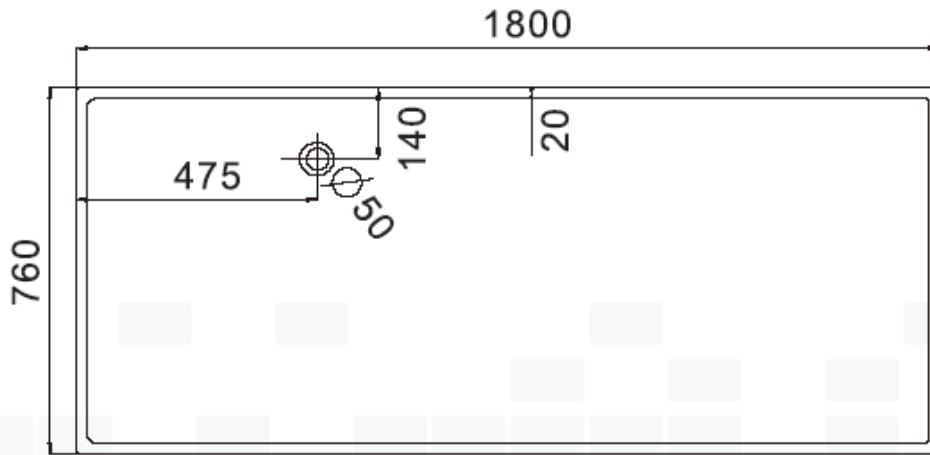

SOLIDSTAR PS-ID278612  
SOLID SURFACE RECTANGULAR BATHTUB

SOLIDSTAR PS-ID 278612 71 "x 30 "x 23 " - 452 LBS  
WHITE MATT.  
EDGE THICKNESS: 3/4"  
WATER CAPACITY: 82 GAL  
W/ O/FLOW HOLE. POP-UP DRAINAGE  
W/ SOLID COVER & PIPE INCL.  
W/ ADJUSTABLE FEET