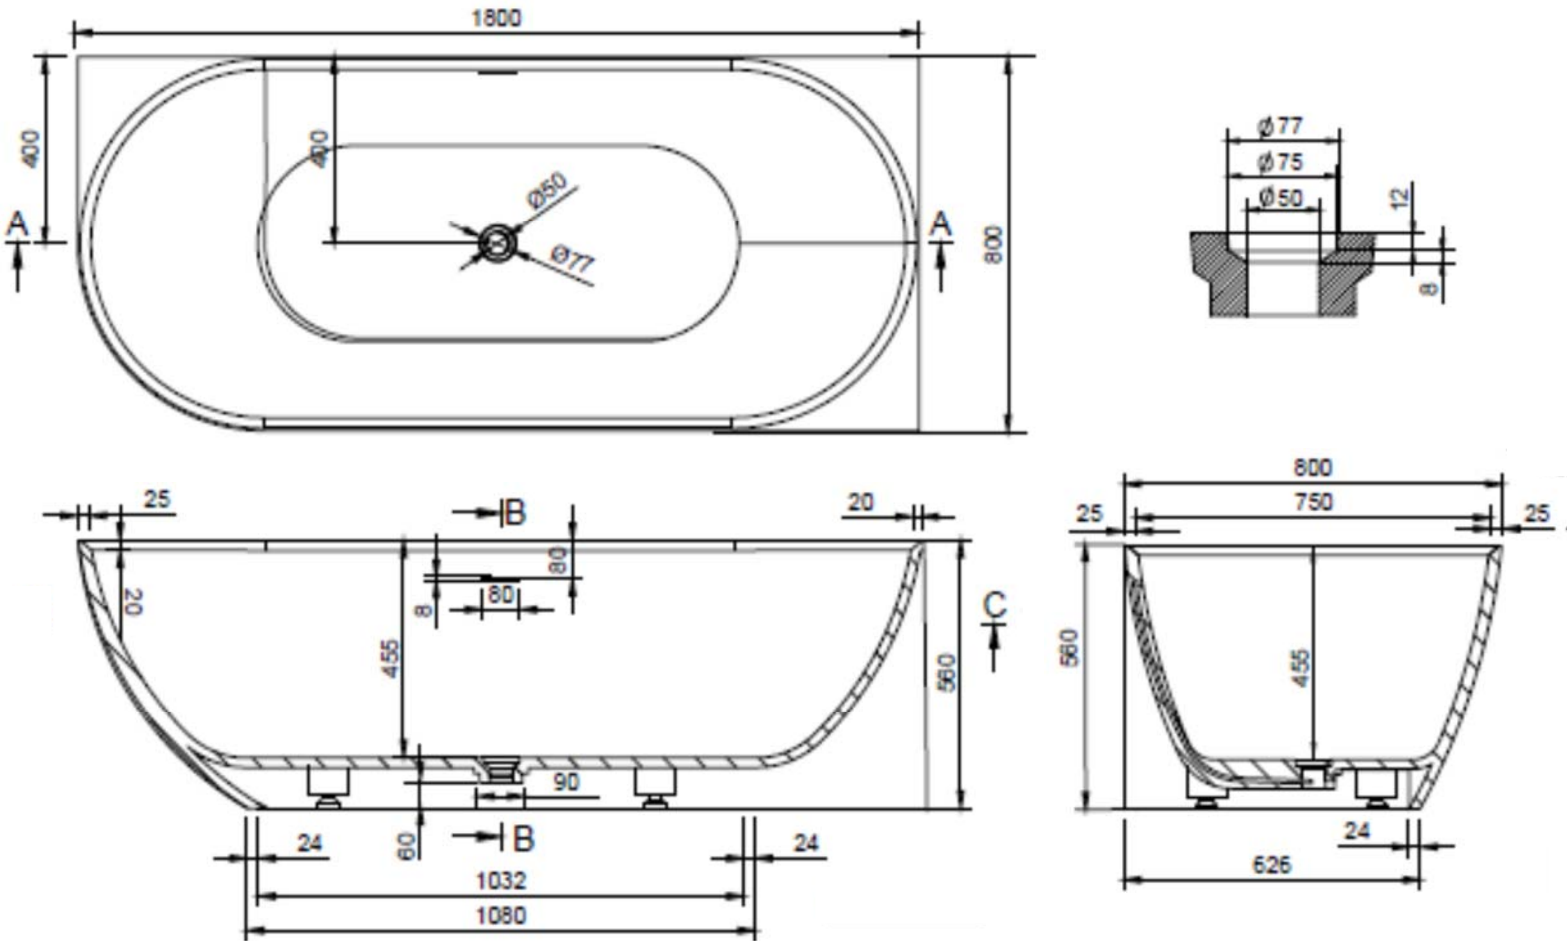

SOLIDNOVA PS IDV 290357-R

SOLID SURFACE RIGHT CORNER ELONGATED BATHTUB

SOLIDNOVA MATTE WHITE PS IDV 290357-R  
 ALSO AVAILABLE AS LEFT CORNER BATHTUB PS IDV 290360-L  
 71" x 32" x 22" - 1" EDGE W. 3/4" INSIDE RADIUS.  
 NET WEIGHT 400 LBS - WATER CAPACITY 106 G.  
 OVER FLOW HOLE / MATTE WHITE TRIM ON POP-UP / P-TRAP &  
 DRAIN INCLUDED.  
 W. ADJUSTABLE FEET.