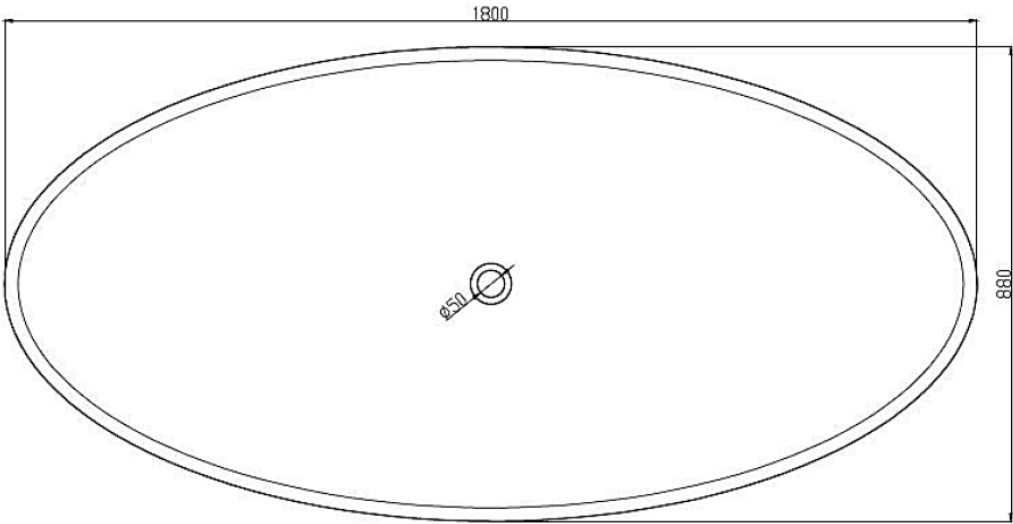

SOLIDELLIPSE PS IDV 290032

SOLID SURFACE ELONGATED BATHTUB

SOLIDELLIPSE PS IDV 290032 - 71"x 35"x 19" /180x 88x 55cm
NET WEIGHT 320 LBS / 143KGS - WATER CAPACITY 85 G. / 320 L
OVER FLOW HOLE & SOLID MATTE WHITE POP-UP & DRAINAGE.
EDGE THICKNESS: 1"
NO ADJUSTABLE FEET.