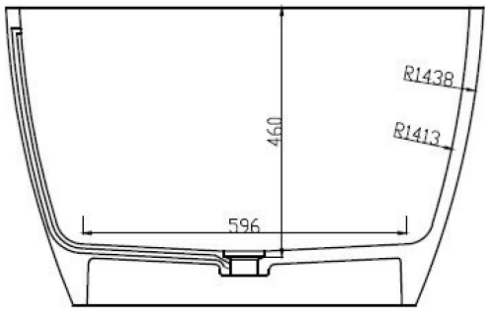

SOLIDELLIPSE PS IDV 290032

SOLID SURFACE ELONGATED BATHTUB

SOLIDELLIPSE PS IDV 290032 - 71"x 35"x 19" /180x 88x 55cm
NET WEIGHT 320 LBS / 143KGS - WATER CAPACITY 85 G. / 320 L
OVER FLOW HOLE & SOLID MATTE WHITE POP-UP & DRAINAGE.
EDGE THICKNESS: 1"
NO ADJUSTABLE FEET.