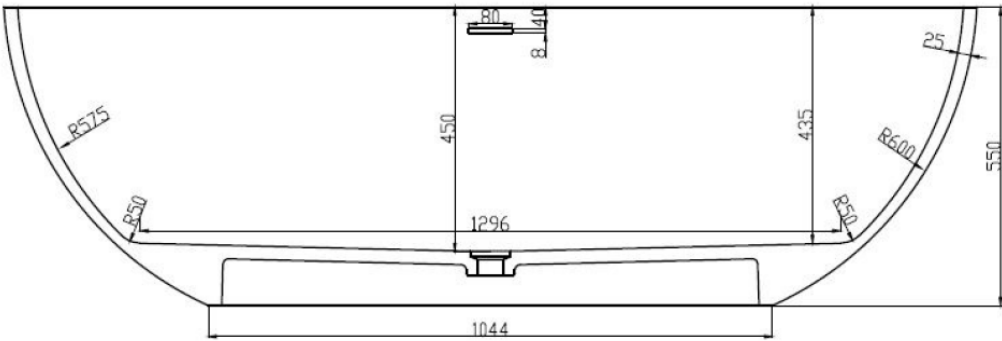

SOLIDELLIPSE PS IDV 290032

SOLID SURFACE ELONGATED BATHTUB

SOLIDELLIPSE PS IDV 290032 - 71"x 35"x 19" /180x 88x 55cm
NET WEIGHT 320 LBS / 143KGS - WATER CAPACITY 85 G. / 320 L
OVER FLOW HOLE & SOLID MATTE WHITE POP-UP & DRAINAGE.
EDGE THICKNESS: 1"
NO ADJUSTABLE FEET.